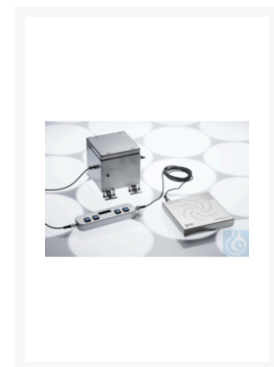

€2,675.00
plus VAT &
Shipping

Product Images

Description

Designed for atexMIXdrive stirrer drives for operation in explosion-proof zones and clean rooms. Explosion-proof and atex-certified control unit for the connection of one atexMIXdrive stirrer drive. 20 W stirring power, speed range from 100 to 2,000 rpm, jerk-free stirring even at low speeds, 4-step power setting. Digital display for speed and power setting, SoftStart for reliable catching/centering and safe acceleration of the stirring staff, QuickSet for fast setting of the initial or maximum speed, saving of the last functional state when switched off, explosion-proof housing, compact space-saving design, smooth surfaces, suitable for clean rooms, temperature range up to +40°C, certified according to ATEX II 3G Ex nAC IIC T6. 2 years warranty on all material and manufacturing defects, developed and made in Germany. Note: Control unit atexMIXcontrol cleanroom and stirrer drive atexMIXdrive are firmly connected! Speed range: 100 - 2,000 rpm Stirring power (max.): 20 W Power setting: 4-stage (5/10/15/20 W) Housing material: Stainless steel Sealing material: PUR Perm. operating temperature: 0 to +40 °C (at 80% humidity) Perm. storage conditions: -40 °C to +40 °C (at +80% humidity) Storage conditions: -40 °C to +70 °C, 10 - 95 %, 500 - 1060 hPa Connected load: 100-240 V / 50-60 Hz / 1.5 A Output voltage: 48 VDC Protection class: IP65 Dimensions (WxDxH): 210 x 55 x 30 mm Dimensions power supply unit (WxDxH): 150 x 150 x 150 mm Shipping weight (gross): 4,5 kg Ex-marking: II 3G Ex nAC IIC T6