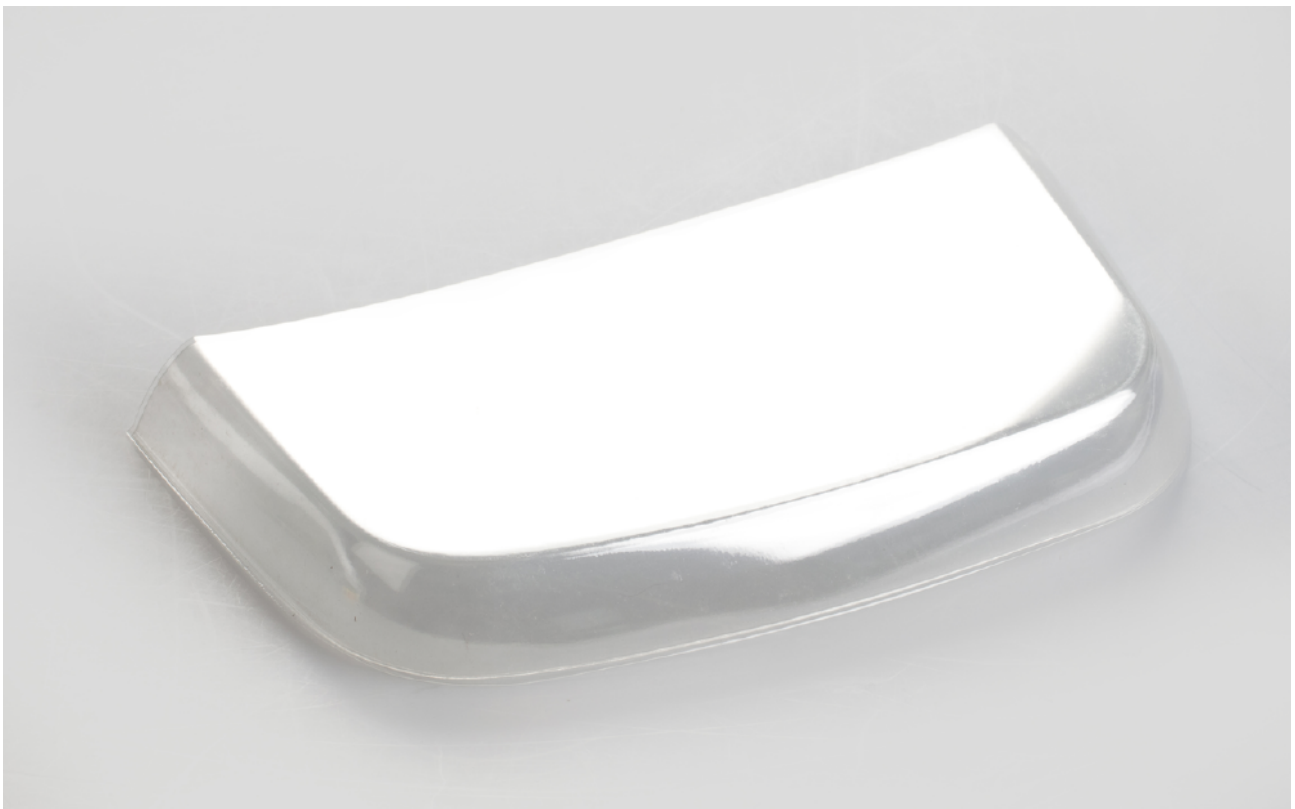

**€44.00
plus VAT &
Shipping**

Product Images

Description

- Suitable for precision scale KERN EWJ
- **Scope of delivery:** 5 pieces

Additional Information

No.	KP-4161
Manufacturer (Brand)	KERN
EAN	4058072138110
Transport temperature	Room temperature
Color	transparent (milky)
Material	Polyvinyl chloride (PVC)
Manufacturer	CORE