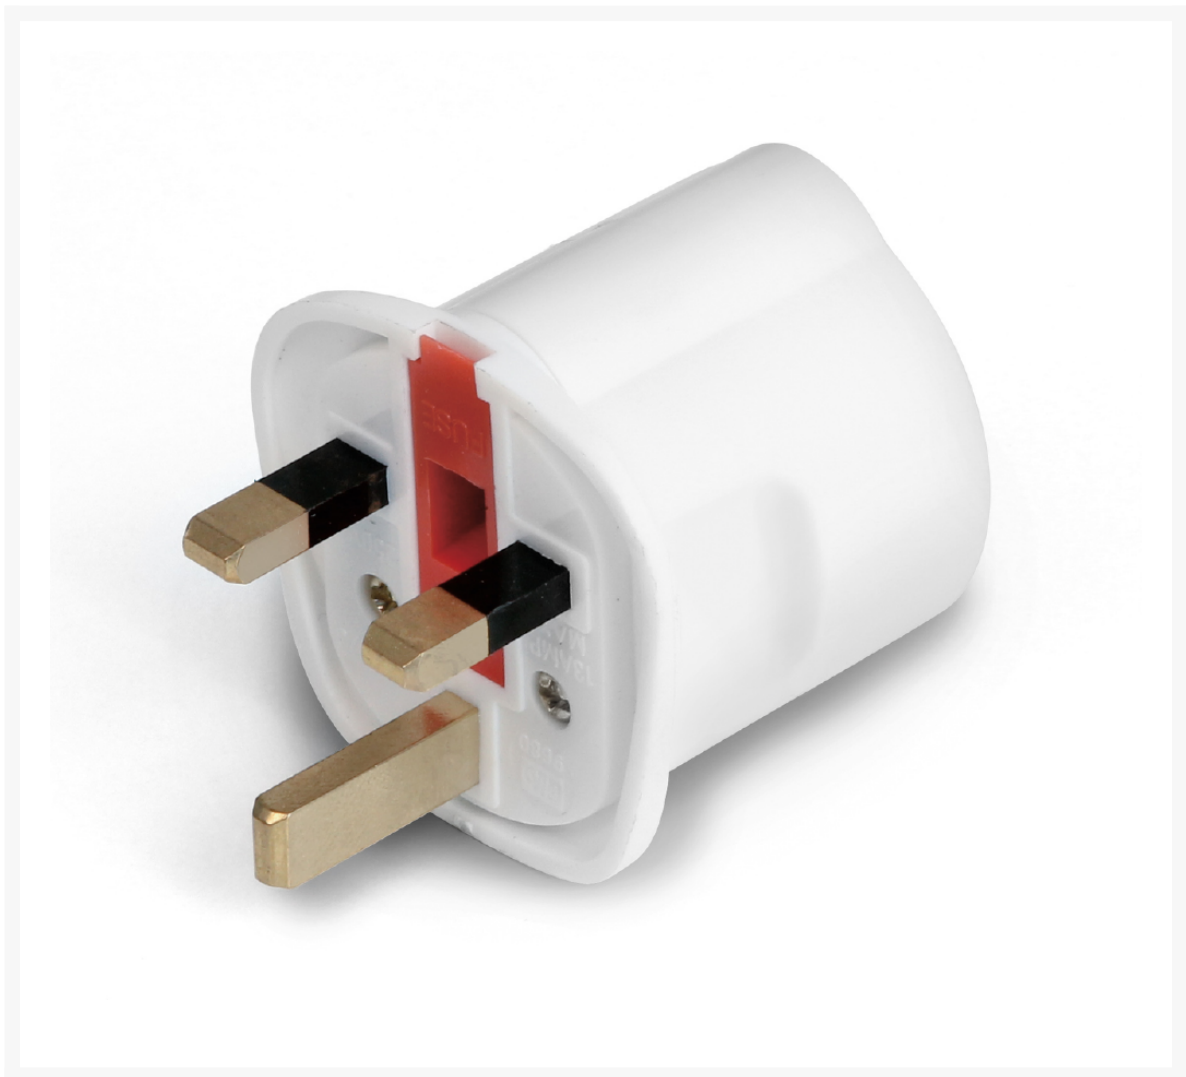

€35.00
plus VAT &
Shipping

Product Images

Description

Adapter YKA-01

Additional Information

No.	KP-7415
Manufacturer (Brand)	KERN
EAN	4058072856496
Manufacturer EAN	4045761126169
Gross weight	2
Transport temperature	Room temperature
Net weight	0.06800 kg
Country of origin	China
Packing width	0.06000 m
Packing height	0.06000 m
Packing depth	0.04600 m
Customs tariff number	84239010