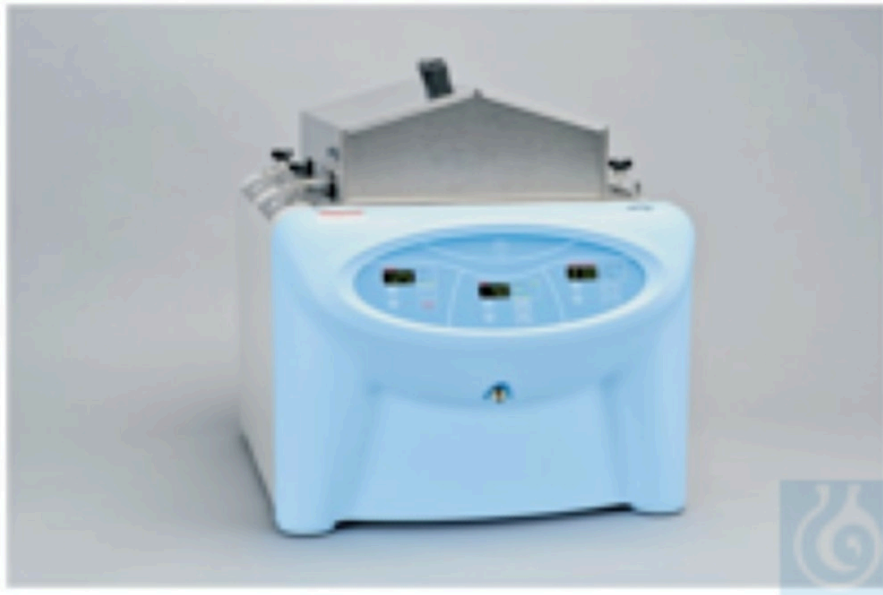

neolab Migge GmbH
Rischerstr. 7-9
69123 Heidelberg
Deutschland
+49 (0)6221 /
8442-44
<https://www.neolab.de>
e

Umsatzsteuer-
Identifikationsnummer
:
DE 143 450 657

Thermo Scientific Accessories for MaxQ 7000 Water Bath Shaker Movable dolly for underLab

€1,040.00
plus VAT &
Shipping

Product Images

Description

Accessories for MaxQ 7000 water bath shakers Thermo Scientific MaxQ 7000 water bath shaker accessories offer optimal flexibility. With exceptional innovation, reliability and accuracy, Thermo Scientific MaxQ 7000 shakers, platforms and accessories are the optimal choice for your laboratory. Thermo Scientific MaxQ 7000 water bath shaker accessories offer optimal flexibility. With exceptional innovation, reliability and accuracy, Thermo Scientific MaxQ 7000 shakers, platforms and accessories are the optimal choice for your laboratory. Description: Movable dolly for underLab bench operation Item description: Movable dolly for underLab bench operation For use with: For MaxQ 7000 shakers Type: Movable Dolly For use with (devices): MaxQ 7000