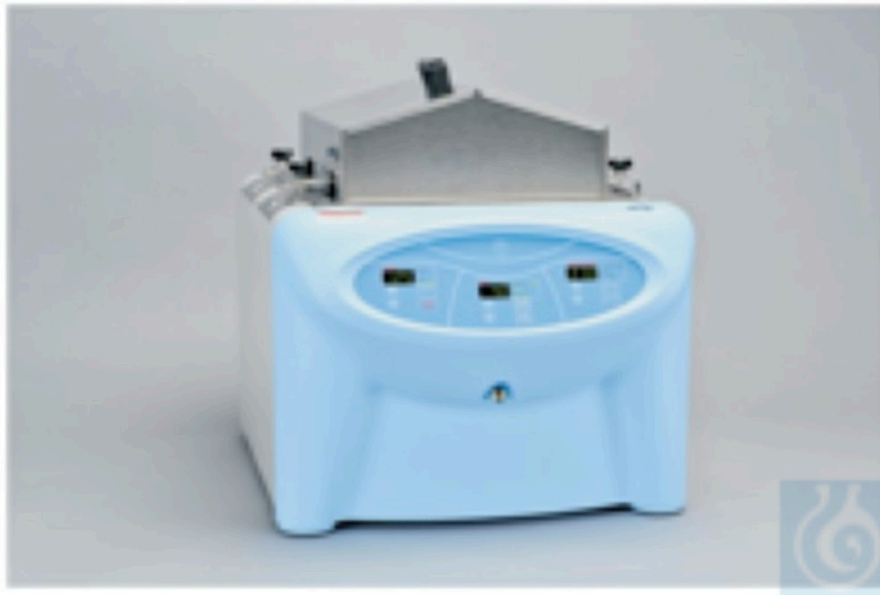

## Thermo Scientific Accessories for MaxQ 7000 Water Bath Shaker Auxiliary platform

**€275.00**  
**plus VAT &**  
**Shipping**

## Description

---

Accessories for MaxQ 7000 water bath shakers Thermo Scientific MaxQ 7000 water bath shaker accessories offer optimal flexibility. With exceptional innovation, reliability and accuracy, Thermo Scientific MaxQ 7000 shakers, platforms and accessories are the optimal choice for your laboratory. Thermo Scientific MaxQ 7000 water bath shaker accessories offer optimal flexibility. With exceptional innovation, reliability and accuracy, Thermo Scientific MaxQ 7000 shakers, platforms and accessories are the optimal choice for your laboratory. Description: Auxiliary platform suspension arms for rapid platform changes Item description: Auxiliary platform suspension arms for rapid platform changes For use with: For MaxQ 7000 shakers Type: Auxillary Platform Suspension Arms For use with (devices): MaxQ 7000