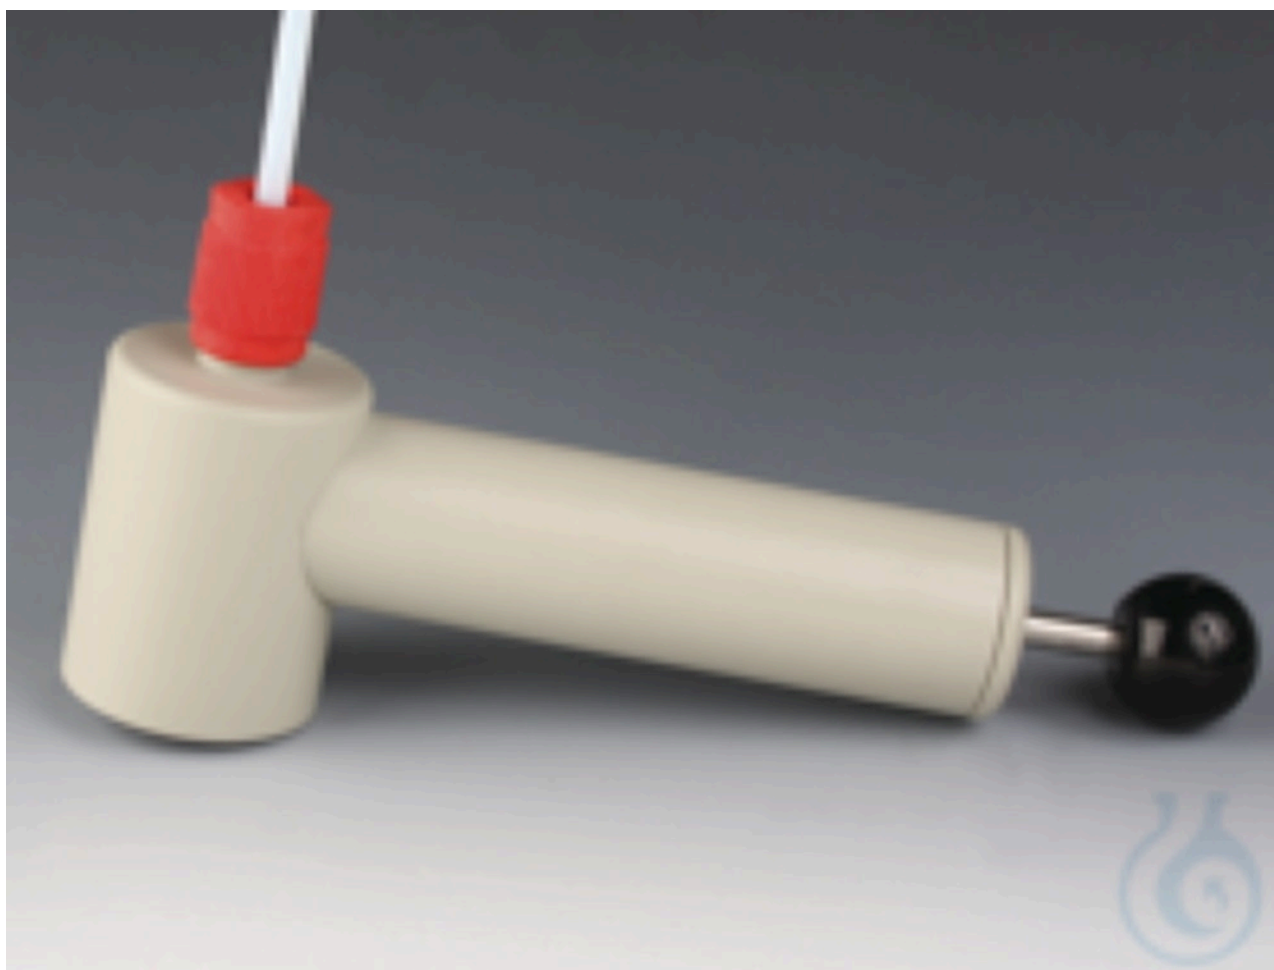

## Bohlender® BOLA sampling pumps GL 45, 60 ml

**€207.48**  
**plus VAT &**  
**Shipping**

## Description

---

BOLA sampling pumps Made of polypropylene and PTFE. By pulling the toggle, slight negative pressure is created in the sample vessel, which sucks the sample liquid into the sample vessel. As sample vessel all glass bottles or plastic bottles can be used with fit