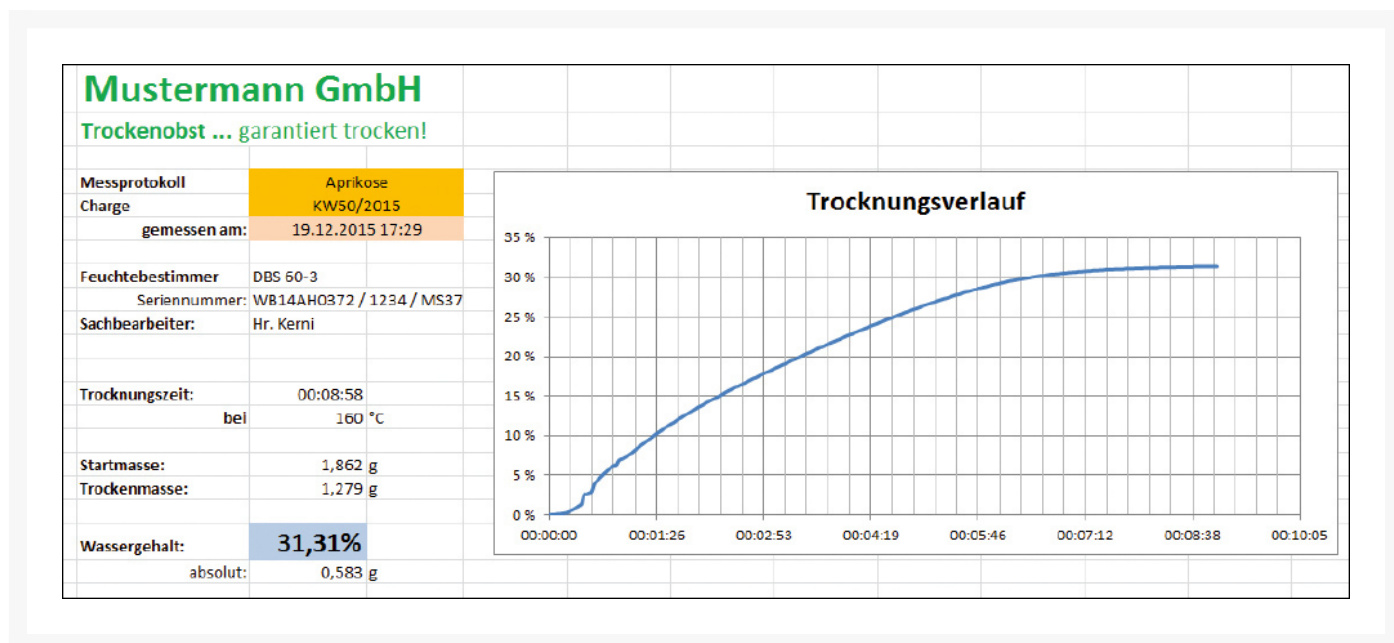

Product Images