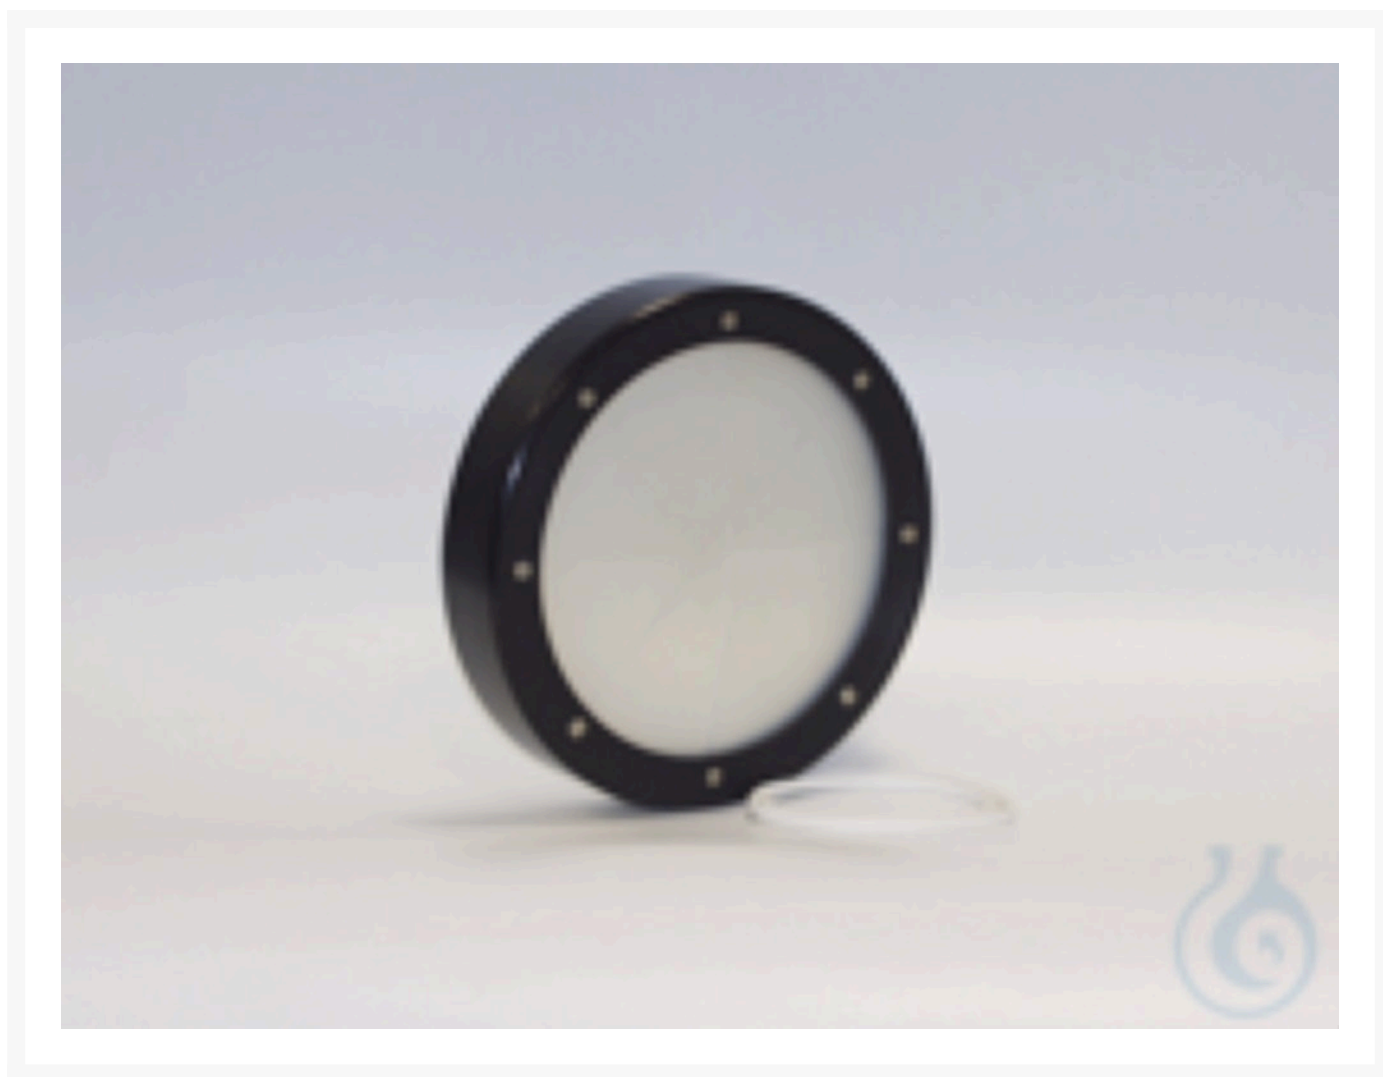

neolab Migge GmbH
Rischerstr. 7-9
69123 Heidelberg
Deutschland
+49 (0)6221 /
8442-44
<https://www.neolab.de>
e

Umsatzsteuer-
Identifikationsnummer
:
DE 143 450 657

Bohlender® SICCO Iris Port Inlets Ø 215 mm x H 40 mm

€680.66
plus VAT &
Shipping

Product Images

Description

SICCO Iris Port Inlets Iris port inlets with cord seal and slotted silicone discs. The cross-shaped slits of the two silicone discs are mounted offset so that the interior is easily accessible. At the same time, the hand sc