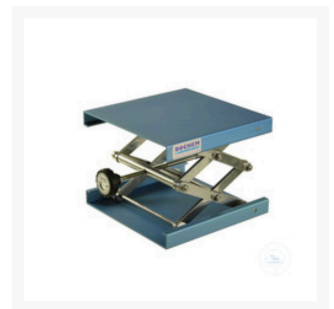

## Bochem lift alu blue, 100x100mm, stroke, 55-120mm

**€174.10**  
**plus VAT &**  
**Shipping**

## Description

---

Lifting platform, aluminum, blue anodized, DIN12897, 100x100mm, with adjusting wheel, lifting range 55-120mm, operating load (Kg max dynamic) according to DIN 12 897 Weight in g: 546,0