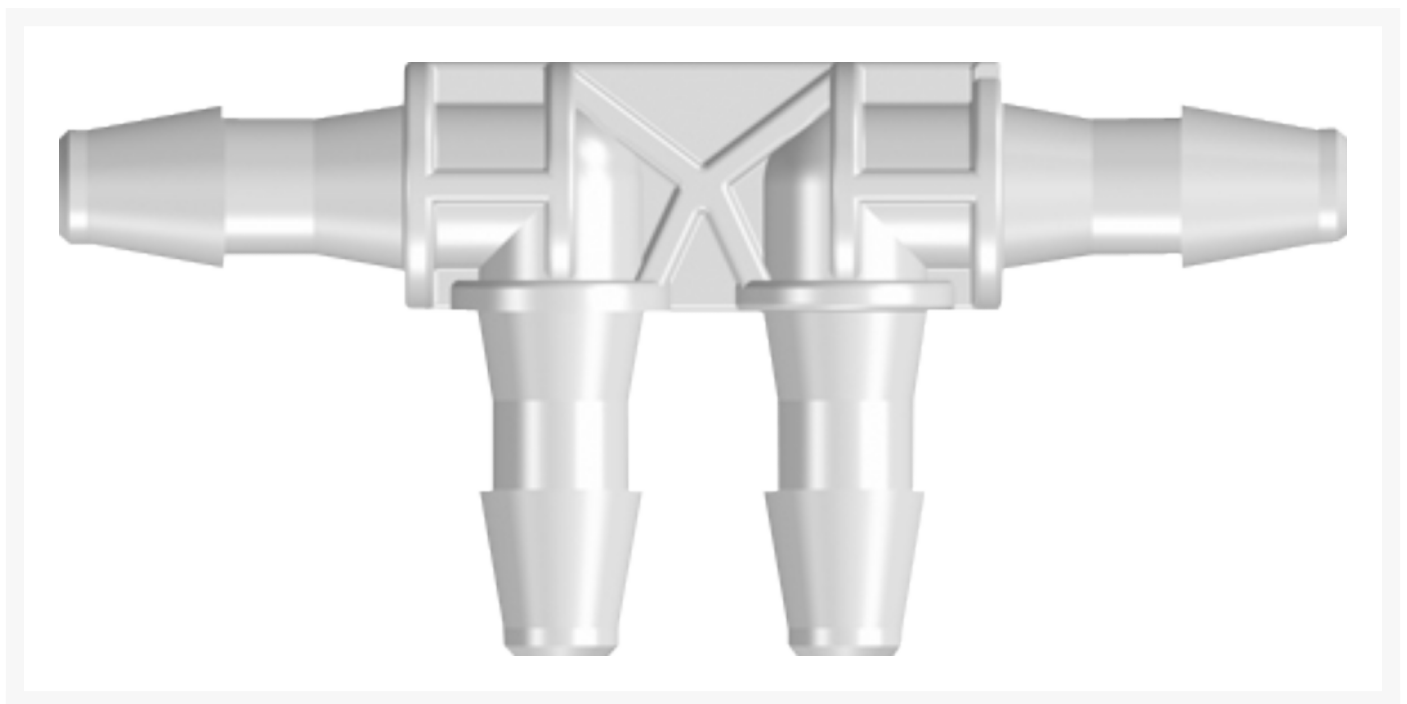

neolab Migge GmbH
Rischerstr. 7-9
69123 Heidelberg
Deutschland
+49 (0)6221 /
8442-44
<https://www.neolab.de>
e

Umsatzsteuer-
Identifikationsnummer
:
DE 143 450 657

neolab® Double angle connector f. tube inner Ø 3 mm, 10 pcs./pack

€22.50
plus VAT &
Shipping

Product Images

Description

Double angle connector made of polypropylene, autoclavable up to 121°C.

The cone has a special shape so that hoses cannot slip down.

Also suitable for high-pressure applications.

In a bag of 10 pcs

Additional Information

No.	2-0991
Manufacturer (Brand)	neolab
EAN	4058072048839
autoclavable at 121°C	Yes
Color	White
Material	Polypropylene (PP)
Form	Double angle
Symmetry	for same hose DM
Type hose connector	Double angle connector
for DM hose inside 1	3.0 mm