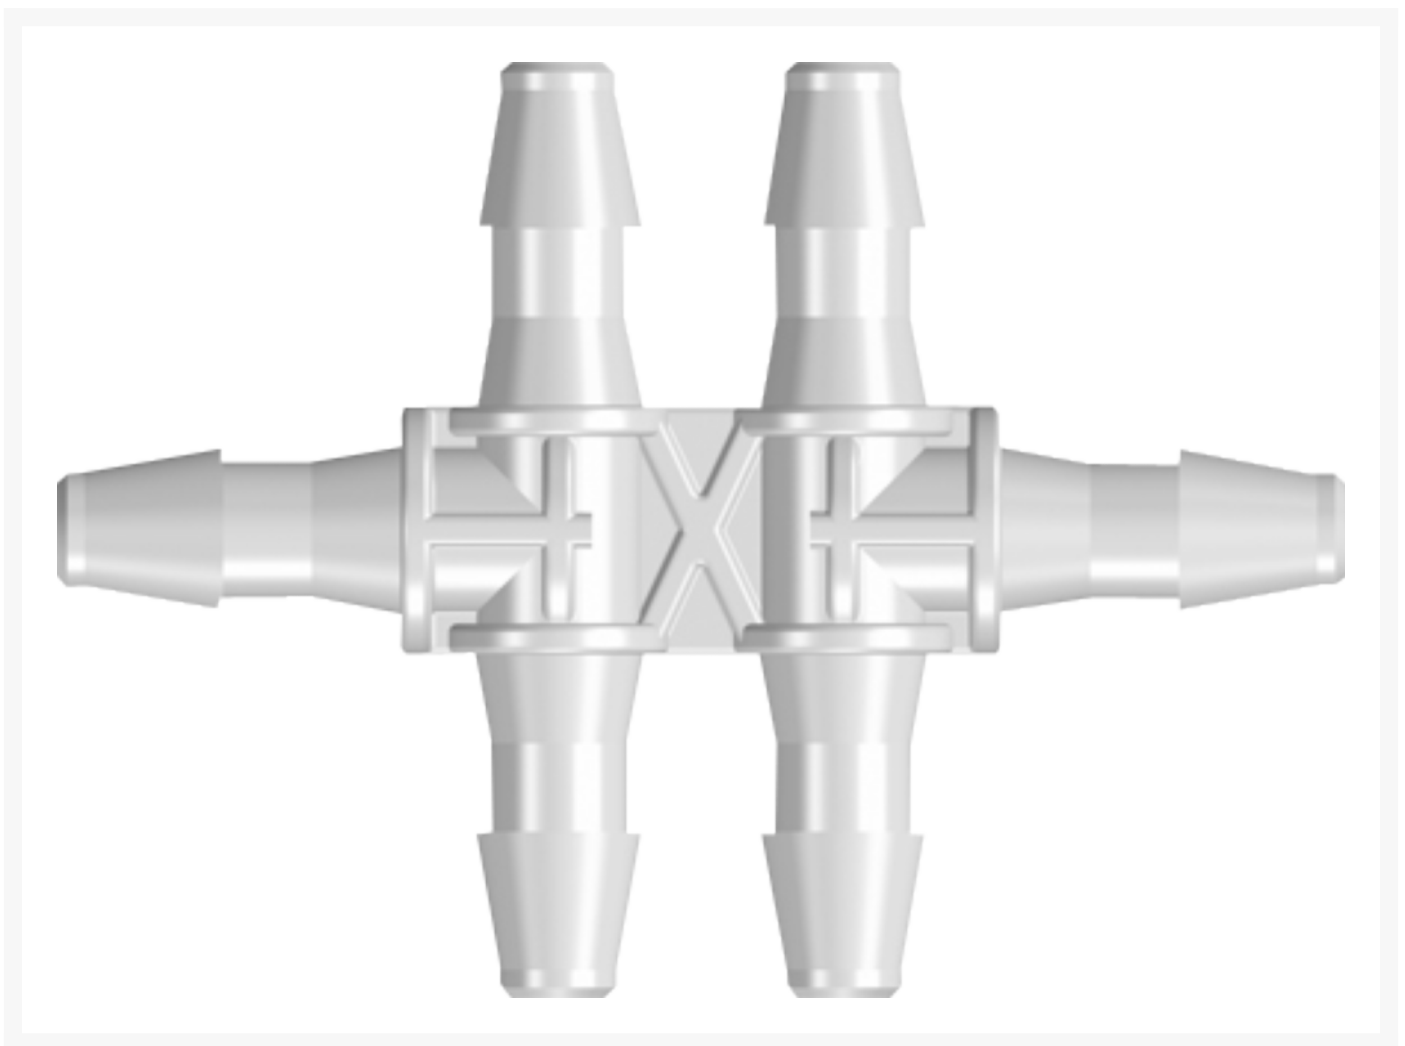

## neolab® Double connector T-shape f. tube I.-Ø 3 mm, 10 pcs./pack

**€25.50**  
**plus VAT &**  
**Shipping**

## Description

---

Double-T connector made of polypropylene, autoclavable up to 121°C.

The cone has a special shape so that hoses cannot slip down.

Also suitable for high-pressure applications.

In a bag of 10 pcs

## Additional Information

---

No.	2-0999
Manufacturer (Brand)	neoLab
EAN	4058072048914
autoclavable at 121°C	Yes
Color	White
Material	Polypropylene (PP)
Form	Double T
Symmetry	for same hose DM
Type hose connector	Double T-connector
for DM hose inside 1	3.0 mm