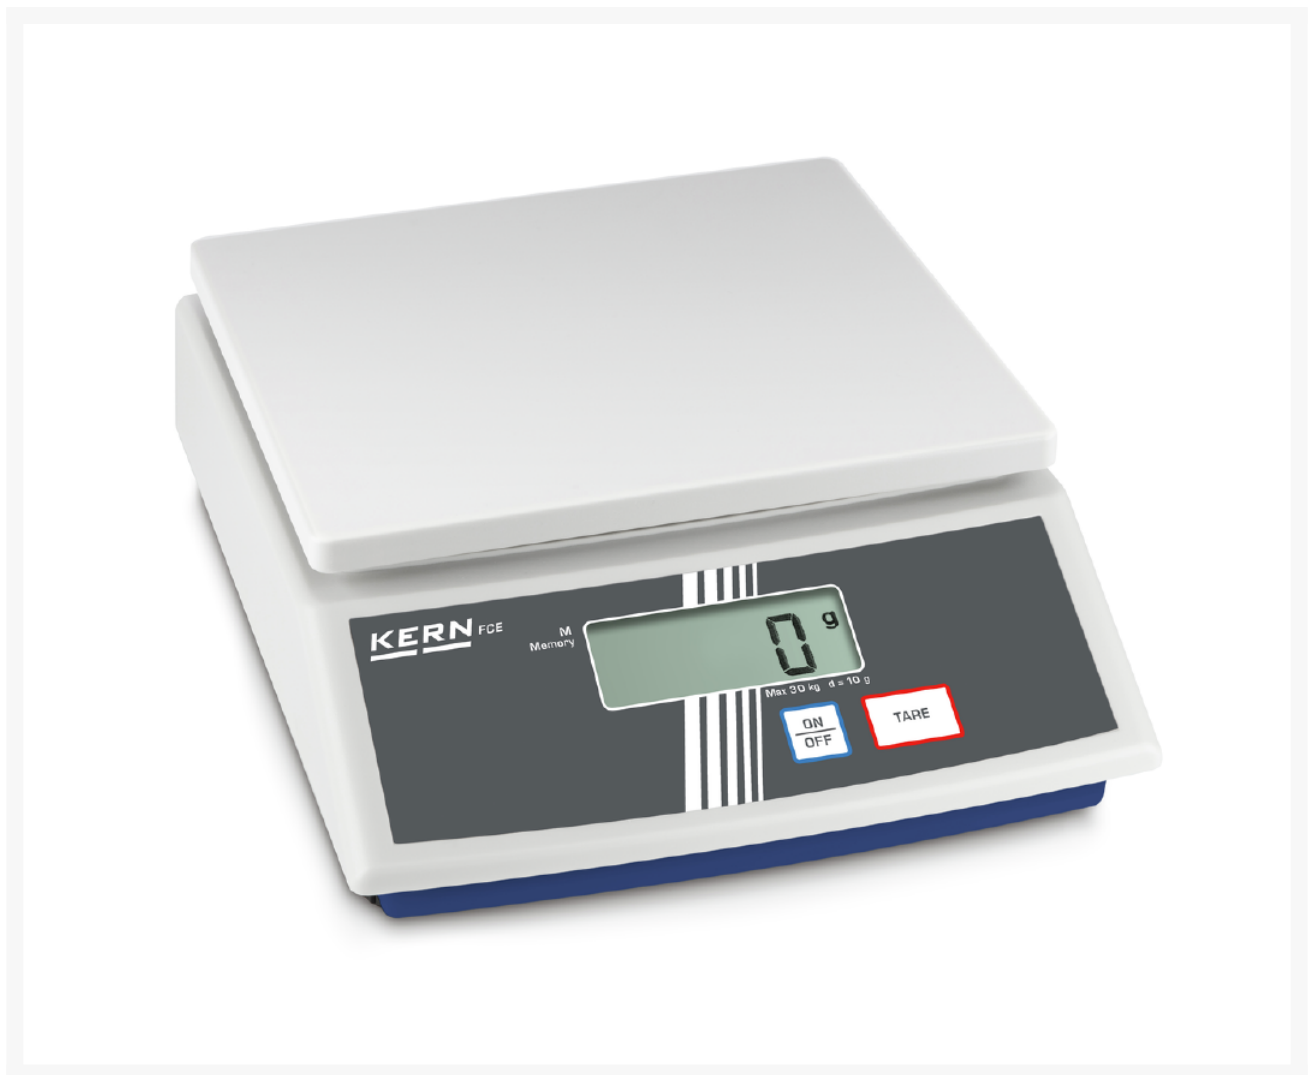

neolab Migge GmbH
Rischerstr. 7-9
69123 Heidelberg
Deutschland
+49 (0)6221 /
8442-44
<https://www.neolab.de>
e

Umsatzsteuer-
Identifikationsnummer
:
DE 143 450 657

KERN bench scale FCE, 6 kg

€135.00
plus VAT &
Shipping

Product Images

Description

- Simple and convenient 2-key operation
- Very fast display: stable weighing values within approx. 3 sec
- Suitable as compact letter and parcel scales, especially in confined spaces
- Suitable as sorting, picking or simple checkweigher in production or dispatch
- Protective work cover included in delivery

Additional Information

No.	KP-4190
Manufacturer (Brand)	KERN
EAN	4058072138394
Transport temperature	Room temperature
Color	light gray/dark gray
Readability	2 g
Operation via	Membrane keypad
Energy supply	Power grid
Material weighing plate	Plastic
Weighing range MAX	6 kg
Manufacturer	CORE
Type scale	Bench scale