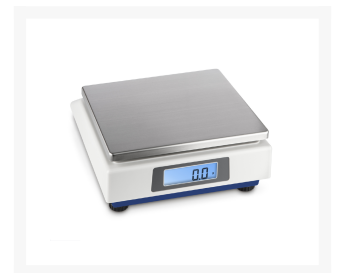

Product Images