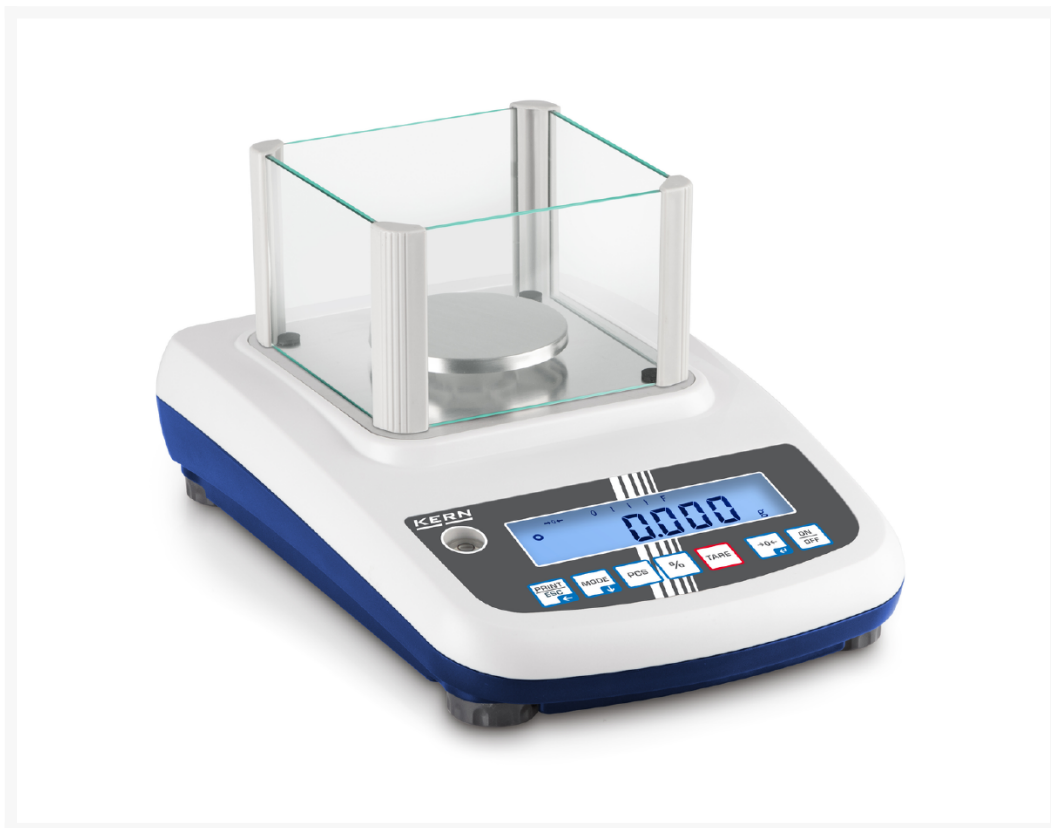

## Description

---

- Convenient operating philosophy: all main functions have their own button on the control panel
- Compact dimensions, advantageous where space is limited
- Capacity display: A rising luminous band indicates the remaining available weighing capacity
- Level indicator and foot screws for precise leveling of the balance as standard, ensuring the most accurate weighing results
- Draft shield as standard (only for models with weighing plate size  $\varnothing$  80 mm and 120 mm). Weighing chamber W×D×H 158×143×64 mm
- Dust cover included in delivery
- To help you make the right choice for your KERN scale, we have listed a quality code for each model. This code is made up of two quality features and, in addition to the product features, technical data and pictograms, provides you with a further decision-making aid for the perfect scale for your application.

## Additional Information

---

|                         |                                |
|-------------------------|--------------------------------|
| No.                     | KP-5366                        |
| Manufacturer (Brand)    | KERN                           |
| VGKL number             | 105837123                      |
| EAN                     | 4058072148942                  |
| Transport temperature   | Room temperature               |
| Color                   | light greylgrey                |
| Readability             | 1 mg                           |
| Operation via           | Membrane keypad                |
| Weight                  | 2.32 kg                        |
| Reproducibility         | 1 mg                           |
| Scales features         | with switchable weighing units |
| Material weighing plate | Stainless steel                |
| Weighing range MAX      | 120 g                          |
| Manufacturer            | CORE                           |
| Type scale              | Precision scale                |