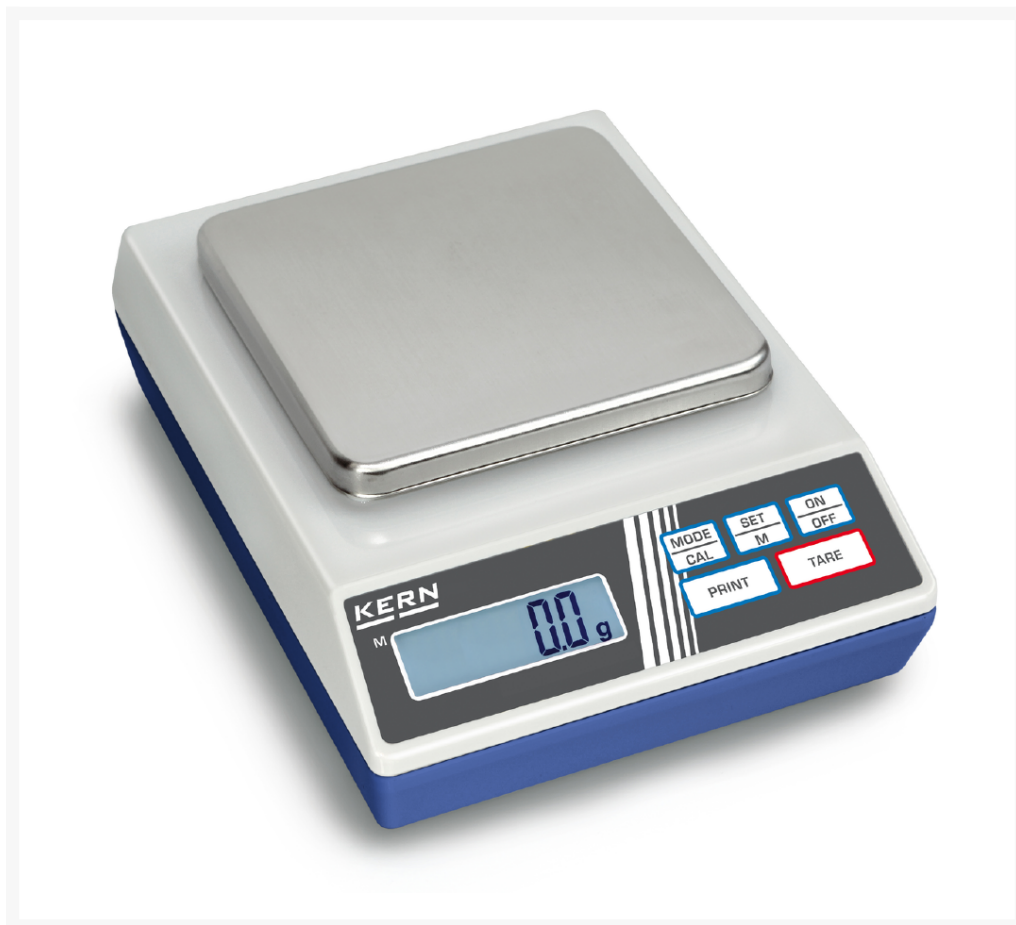

neolab Migge GmbH
Rischerstr. 7-9
69123 Heidelberg
Deutschland
+49 (0)6221 /
8442-44
<https://www.neolab.de>
e

Umsatzsteuer-
Identifikationsnummer
:
DE 143 450 657

KERN precision scale 440, 1 kg

**Price on
request
plus VAT &
Shipping**

Product Images

Description

- To make it easier for you to make the right choice for your KERN scale, we have listed a quality code for each model, which is made up of two quality features and, in addition to the product features, technical data and pictograms, provides you with a further decision-making aid for the perfect scale for your application.

Additional Information

No.	KP-0205
Manufacturer (Brand)	KERN
VGKL number	645844045
EAN	4058072125004
Transport temperature	Room temperature
Color	light greylgrey
Wide	165 mm
Height	230 mm
Depth	230 mm
Readability	100 mg
Operation via	Membrane keypad
Weight	1.51 kg
Reproducibility	100 mg
Scales features	with switchable weighing units
Material weighing plate	Stainless steel
Weighing range MAX	1 kg
Manufacturer	CORE
Type scale	Precision scale