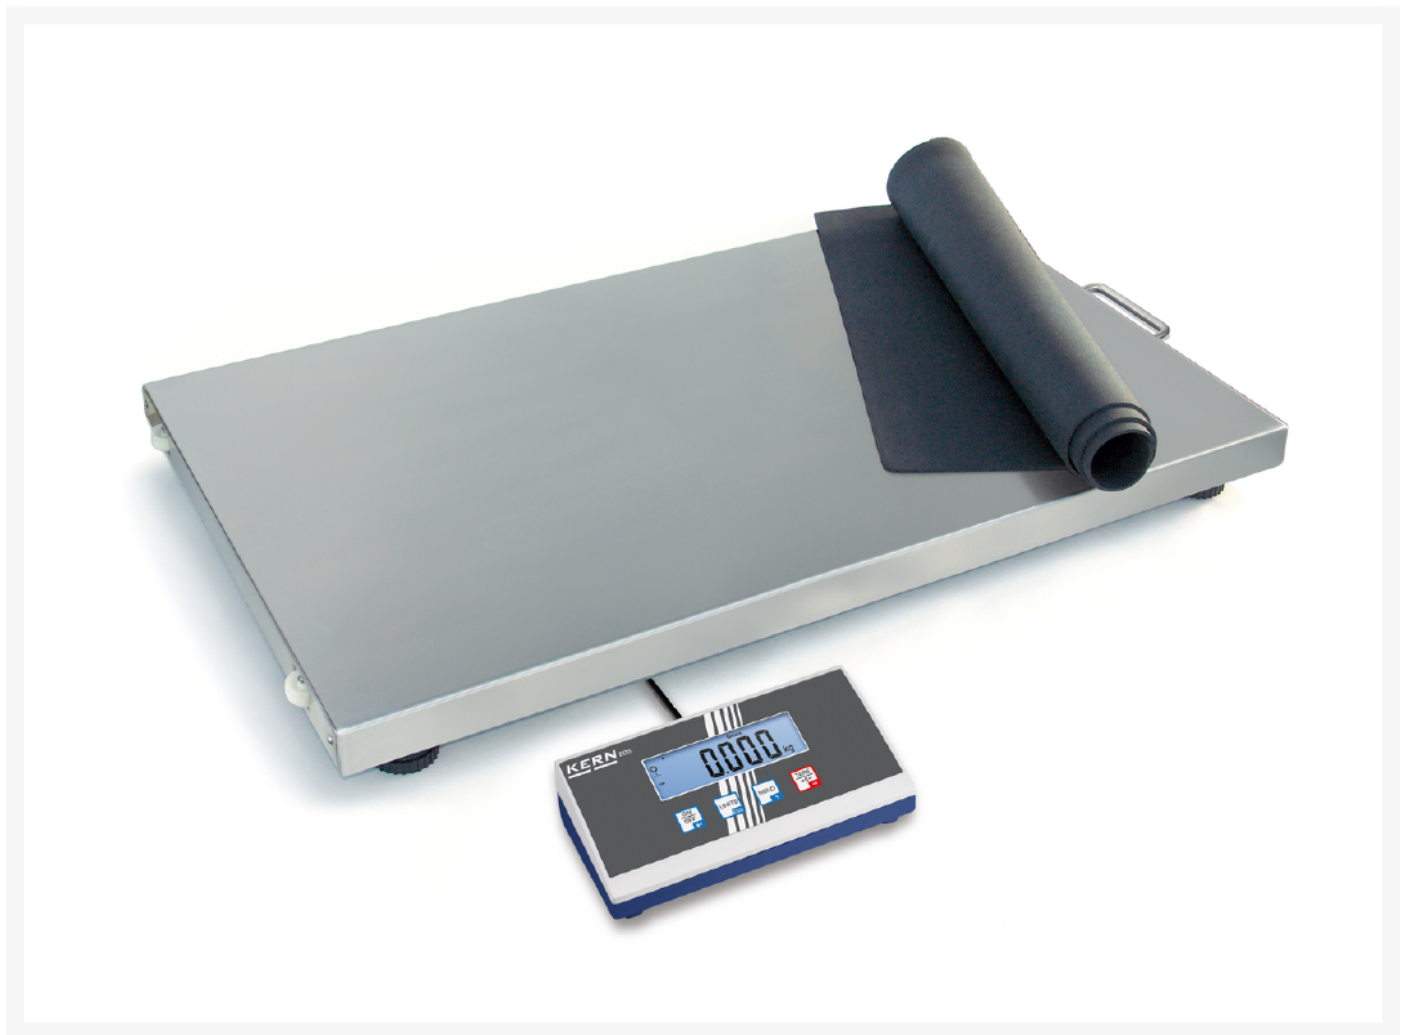

neolab Migge GmbH
Rischerstr. 7-9
69123 Heidelberg
Deutschland
+49 (0)6221 /
8442-44
<https://www.neolab.de>
e

Umsatzsteuer-
Identifikationsnummer
:
DE 143 450 657

KERN platform scale EOS, 300 kg

€470.00
plus VAT &
Shipping

Product Images

Description

- Weighing plate stainless steel, base steel painted
- Simple and convenient 4-key operation
- Wall bracket for wall mounting of the indicator, standard equipment
- Hold function: In case of unstable weighing conditions, a stable weight value is calculated by averaging
- Scale can be conveniently transported and stored in a space-saving manner by means of 2 castors and 1 handle
- Non-slip rubber mat included in the scope of delivery
- External universal power adapter included in delivery
- Protective cover included in delivery

Additional Information

No.	KP-4143
Manufacturer (Brand)	KERN
EAN	4058072137960
Transport temperature	Room temperature
Color	light gray dark gray
Readability	100 g
Operation via	Membrane keypad
Energy supply	Power grid
Manufacturer	CORE
Material weighing plate	Stainless steel
Type scale	Platform scale
Weighing range MAX	300 kg