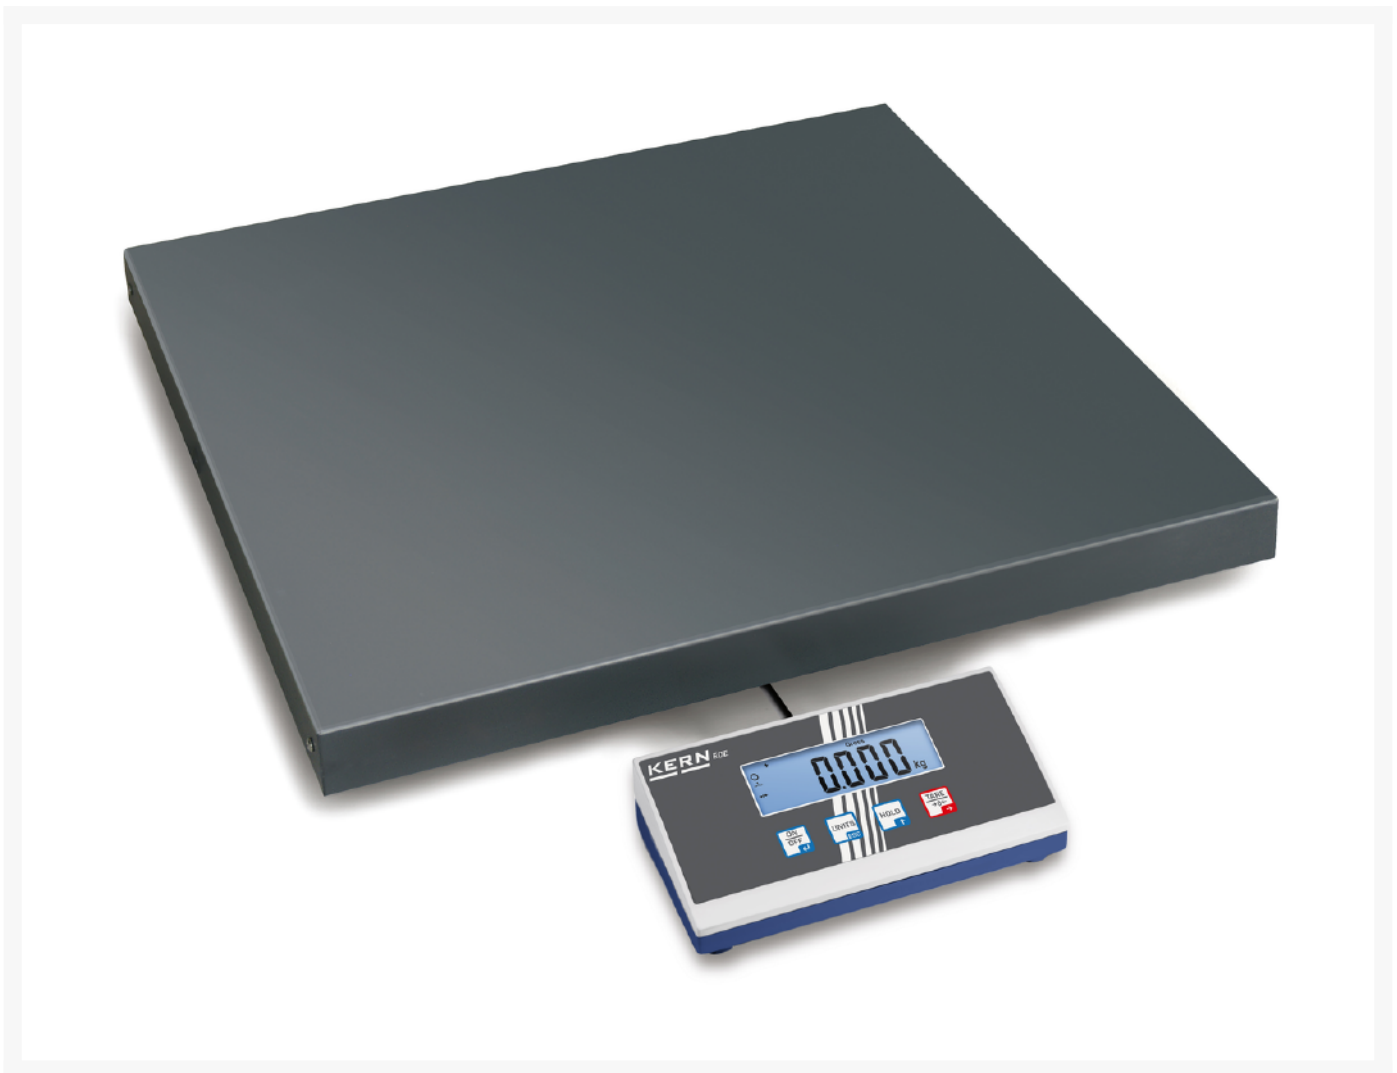

neoLab Migge GmbH
Rischerstr. 7-9
69123 Heidelberg
Deutschland
+49 (0)6221 /
8442-44
<https://www.neolab.de>
e

Umsatzsteuer-
Identifikationsnummer
:
DE 143 450 657

KERN platform scale EOE, 60 kg

€300.00
plus VAT &
Shipping

Product Images

Description

- High mobility: Suitable for use at several locations thanks to battery operation, compact, flat design and low weight
- Wall mounting bracket for wall mounting of the indicator as standard equipment
- Hold function: In unstable weighing conditions, a stable weight value is calculated by averaging
- Dust cover over the indicator included in the scope of delivery

Additional Information

No.	KP-4138
Manufacturer (Brand)	KERN
EAN	4058072137922
Transport temperature	Room temperature
Color	light gray/dark gray
Readability	20 g
Operation via	Membrane keypad
Energy supply	Power grid
Weighing range MAX	60 kg
Manufacturer	CORE
Type scale	Platform scale