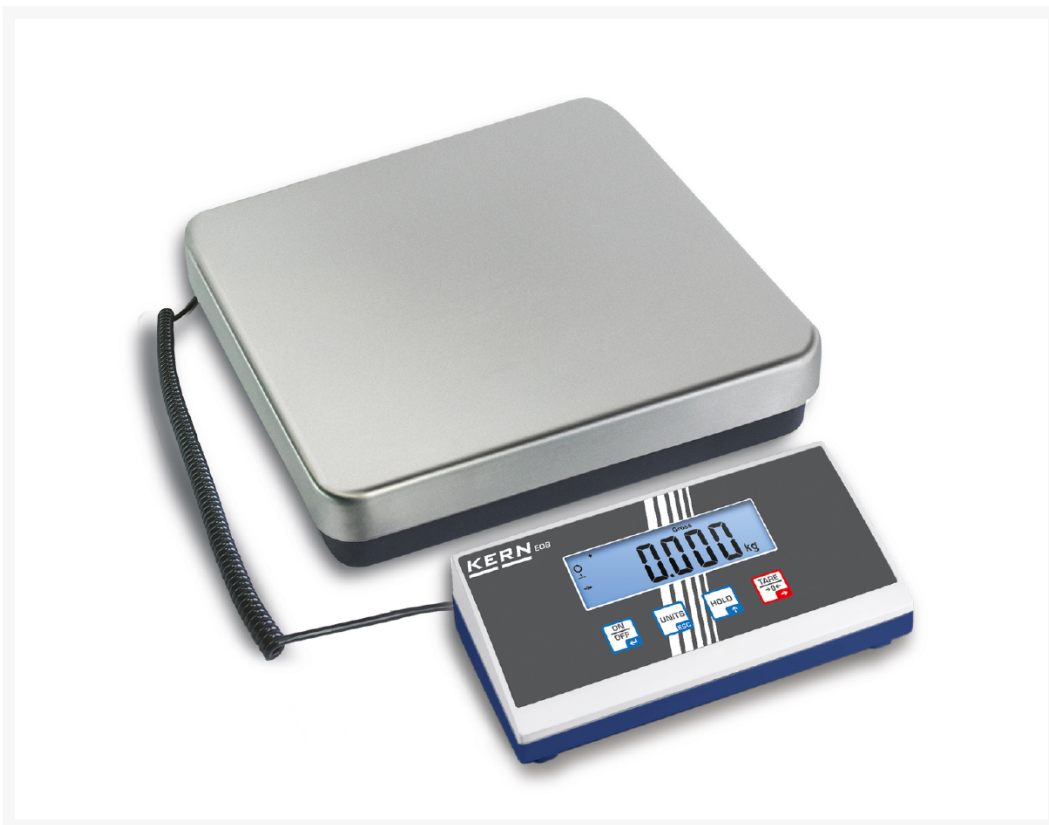

neolab Migge GmbH
Rischerstr. 7-9
69123 Heidelberg
Deutschland
+49 (0)6221 /
8442-44
<https://www.neolab.de>
e

Umsatzsteuer-
Identifikationsnummer
:
DE 143 450 657

KERN platform scale EOB, 35 kg

€185.00
plus VAT &
Shipping

Product Images

Description

- Weighing plate stainless steel, base steel painted
- Simple and convenient 4-key operation
- Wall mounting bracket for wall mounting of the evaluation unit as standard
- Hold function: In case of unstable weighing conditions, a stable weight value is calculated by averaging
- Universal external power adapter included in delivery
- Dust cover included in delivery

Additional Information

No.	KP-4085
Manufacturer (Brand)	KERN
EAN	4058072137472
Transport temperature	Room temperature
Color	light gray/dark gray
Readability	10 g
Operation via	Membrane keypad
Energy supply	Power grid
Material weighing plate	Stainless steel
Weighing range MAX	35 kg
Manufacturer	CORE
Type scale	Platform scale