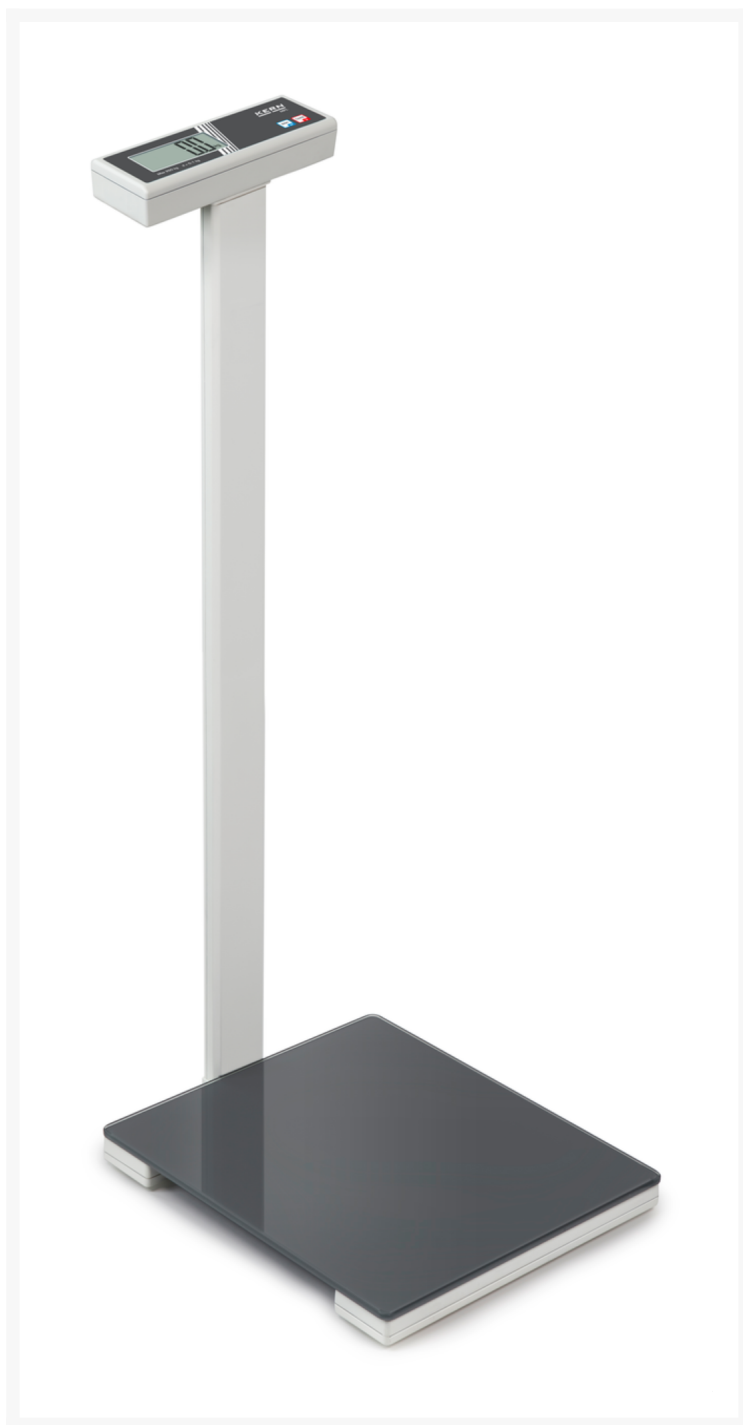

## KERN personal scale MPL, 250 kg

**€220.00**  
**plus VAT &**  
**Shipping**

## Description

---

- This personal scale is the ideal measuring instrument for geriatric care, paramedicine, fitness clubs or private use, including weighing in the obese range up to 250 kg
- The stand, which is firmly connected to the scale, makes it easy to operate and read the weight value even in unfavorable lighting conditions
- Stable glass weighing plate for a safe and comfortable stand
- Hygienic and easy to clean
- Particularly flat design facilitates stepping on the scale
- Simple operation: touch - set up - read off
- Integrated AUTO-OFF function for battery saving
- Only MPL: BMI function for determining underweight/normal weight/overweight
- Large, high-contrast display, makes reading easier

## Additional Information

---

No.	KP-4734
Manufacturer (Brand)	KERN
EAN	4058072143268
Transport temperature	Room temperature
Color	light gray dark gray
Readability	100 g
Operation via	Membrane keypad
Energy supply	Power grid
Weighing range MAX	250 kg
Manufacturer	CORE
Type scale	Personal scale