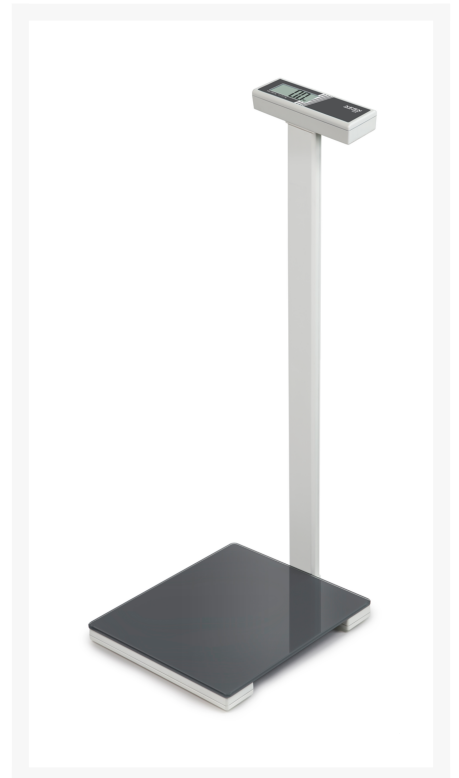

## Description

---

- This personal scale is the ideal measuring instrument for geriatric care, paramedicine, fitness clubs or private use, including weighing in the obese range up to 250 kg
- The stand, which is firmly connected to the scale, makes it easy to operate and read the weight value even in unfavorable lighting conditions
- Stable glass weighing plate for a safe and comfortable stand
- Hygienic and easy to clean
- Particularly flat design facilitates stepping on the scale
- Simple operation: touch - set up - read off
- Integrated AUTO-OFF function for battery saving
- Only MPL: BMI function for determining underweight/normal weight/overweight
- Large, high-contrast display, makes reading easier

## Additional Information

---

No.	KP-4733
Manufacturer (Brand)	KERN
EAN	4058072122980
Transport temperature	Room temperature
Color	light gray dark gray
Readability	100 g
Operation via	Membrane keypad
Energy supply	Power grid
Material weighing plate	Plastic
Weighing range MAX	250 kg
Manufacturer	CORE
Type scale	Personal scale