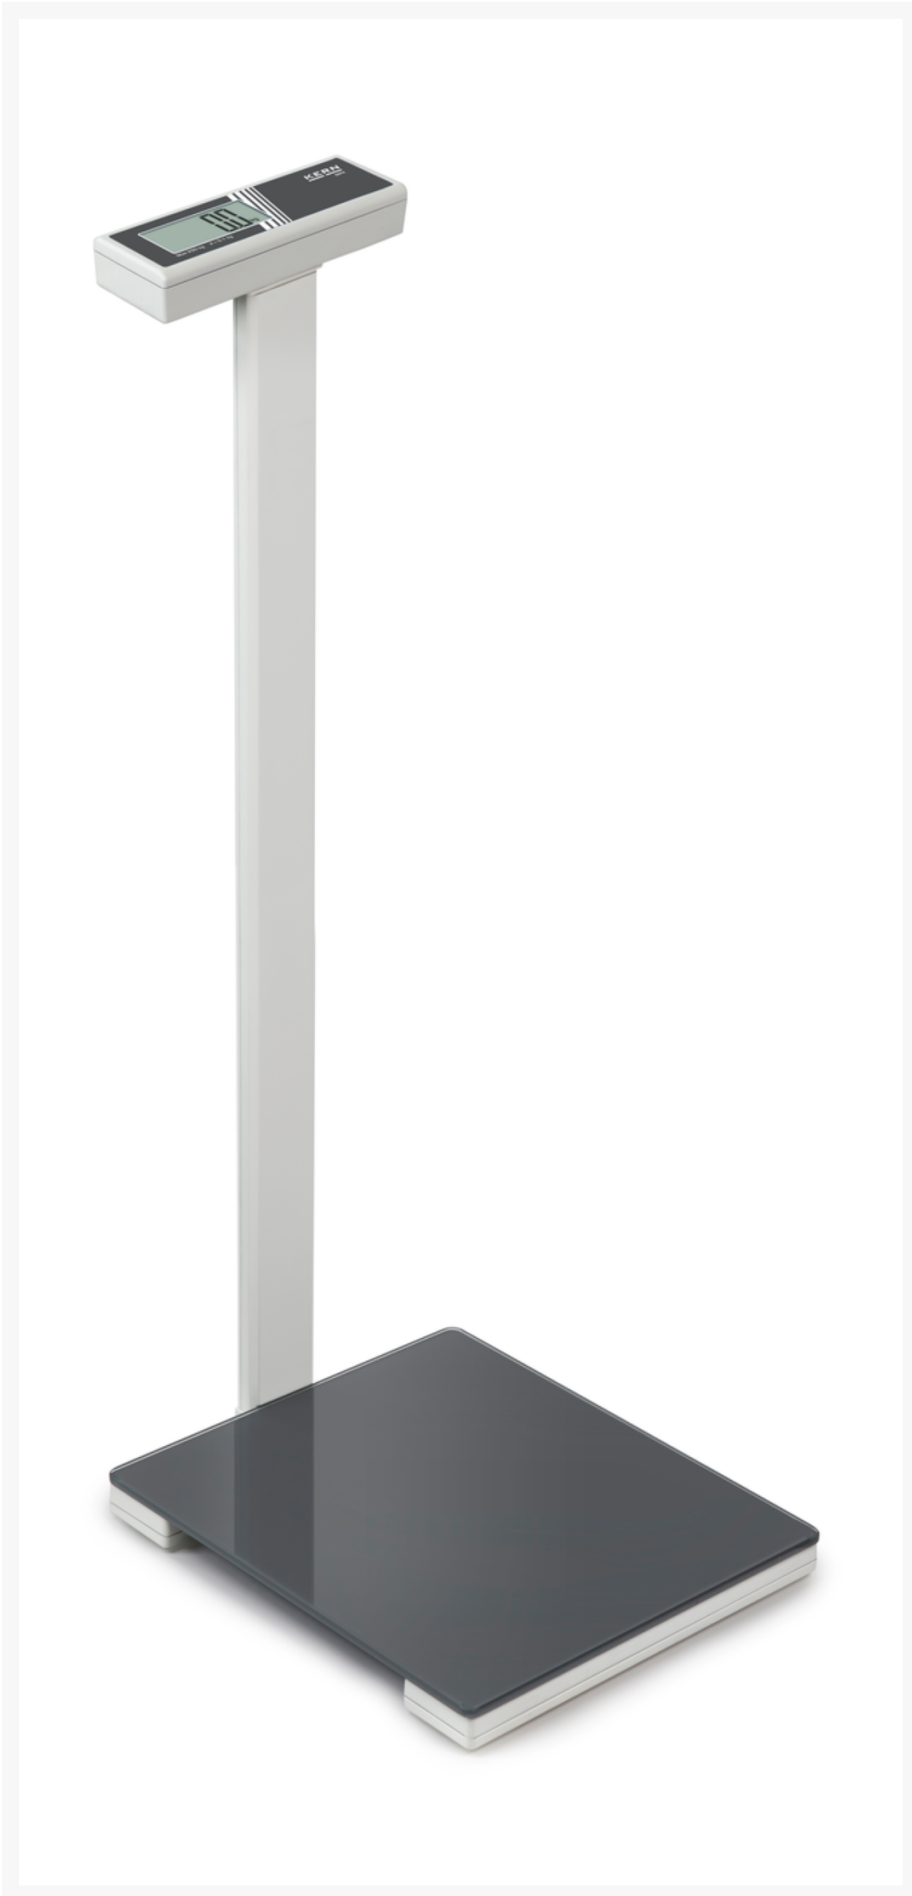

## KERN personal scale MPK, 250 kg

**€210.00**  
**plus VAT &**  
**Shipping**

## Product Images

## Description

---

- This personal scale is the ideal measuring instrument for geriatric care, paramedicine, fitness clubs or private use, including weighing in the obese range up to 250 kg
- The stand, which is firmly connected to the scale, makes it easy to operate and read the weight value even in unfavorable lighting conditions
- Stable glass weighing plate for a safe and comfortable stand
- Hygienic and easy to clean
- Particularly flat design facilitates stepping on the scale
- Simple operation: touch - set up - read off
- Integrated AUTO-OFF function for battery saving
- Only MPL: BMI function for determining underweight/normal weight/overweight
- Large, high-contrast display, makes reading easier

## Additional Information

---

No.	KP-4733
Manufacturer (Brand)	KERN
EAN	4058072122980
Transport temperature	Room temperature
Color	light gray dark gray
Readability	100 g
Operation via	Membrane keypad
Energy supply	Power grid
Material weighing plate	Plastic
Weighing range MAX	250 kg
Manufacturer	CORE
Type scale	Personal scale