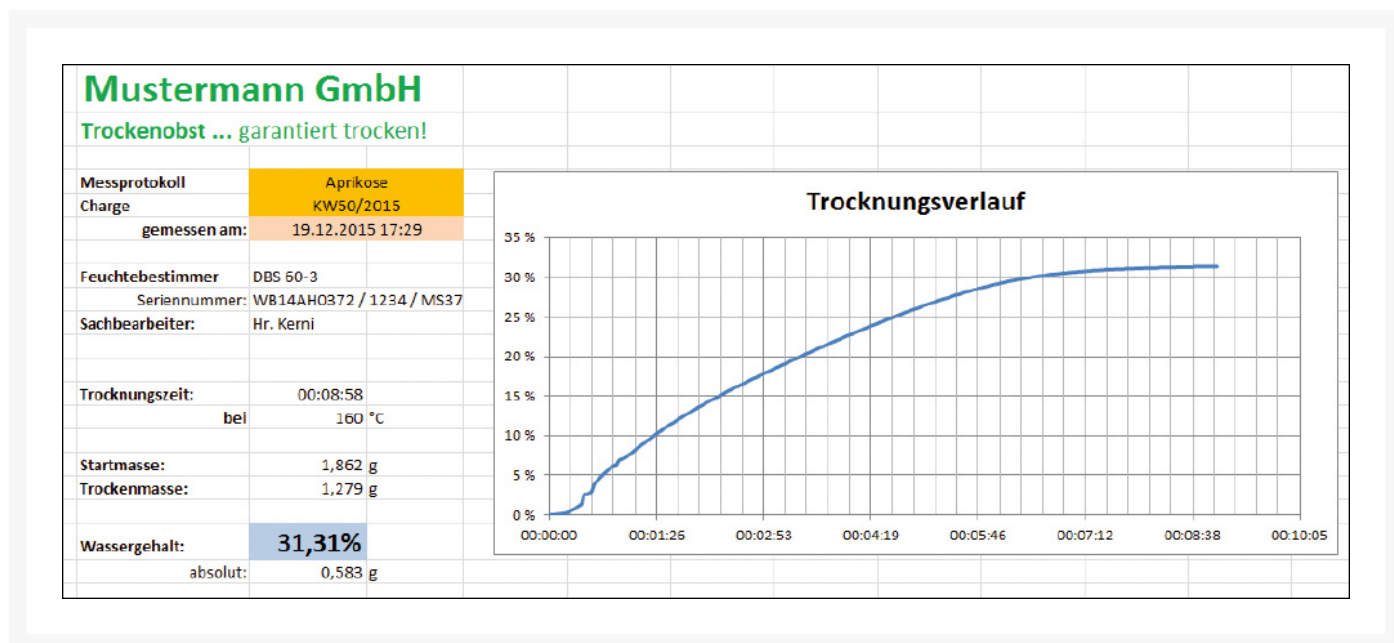

neolab Migge GmbH
 Rischerstr. 7-9
 69123 Heidelberg
 Deutschland
 +49 (0)6221 /
 8442-44
<https://www.neolab.de>
 e

Umsatzsteuer-
 Identifikationsnummer
 :
 DE 143 450 657

KERN Software Balance Connection 4 PRO, for scales from KERN range, as download

€380.00
 plus VAT &
 Shipping

Product Images

Description

Software

Additional Information

| | |
|-----------------------|------------------|
| No. | KP-9385 |
| Manufacturer (Brand) | KERN |
| EAN | 4058072123956 |
| Manufacturer EAN | 4045761222489 |
| Gross weight | 0.001 |
| Transport temperature | Room temperature |
| Net weight | 0.00100 kg |
| Country of origin | Germany |
| Customs tariff number | 85234910 |