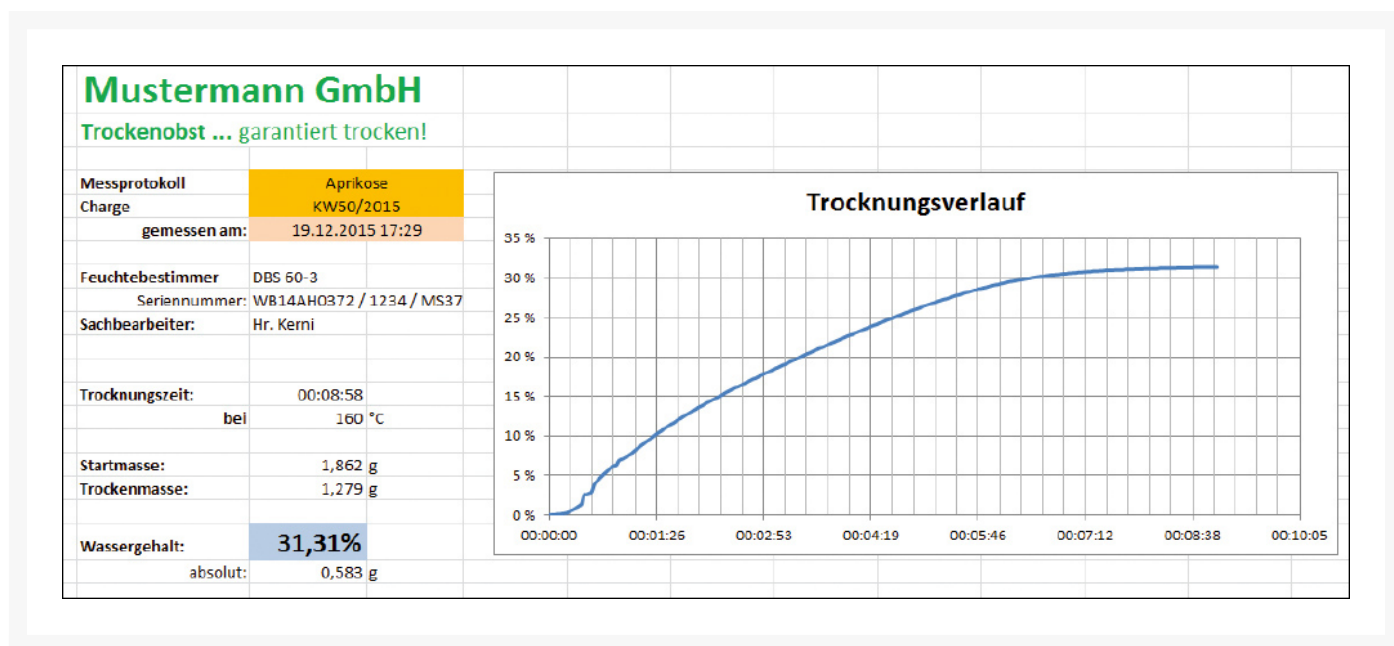

neolab Migge GmbH
 Rischerstr. 7-9
 69123 Heidelberg
 Deutschland
 +49 (0)6221 /
 8442-44
<https://www.neolab.de>
 e

Umsatzsteuer-
 Identifikationsnummer
 :
 DE 143 450 657

KERN Software Balance Connection 4 PRO Upgrade, for scales from KERN range, as Do

**Price on
 request
 plus VAT &
 Shipping**

Product Images

Description

Software SCD-4.0-PRO-UPG

Additional Information

No.	KP-9927
Manufacturer (Brand)	KERN
EAN	4058072856380
Manufacturer EAN	4045761239968
Gross weight	0.001
Transport temperature	Room temperature
Net weight	0.00100 kg
Country of origin	Germany
Customs tariff number	85234910