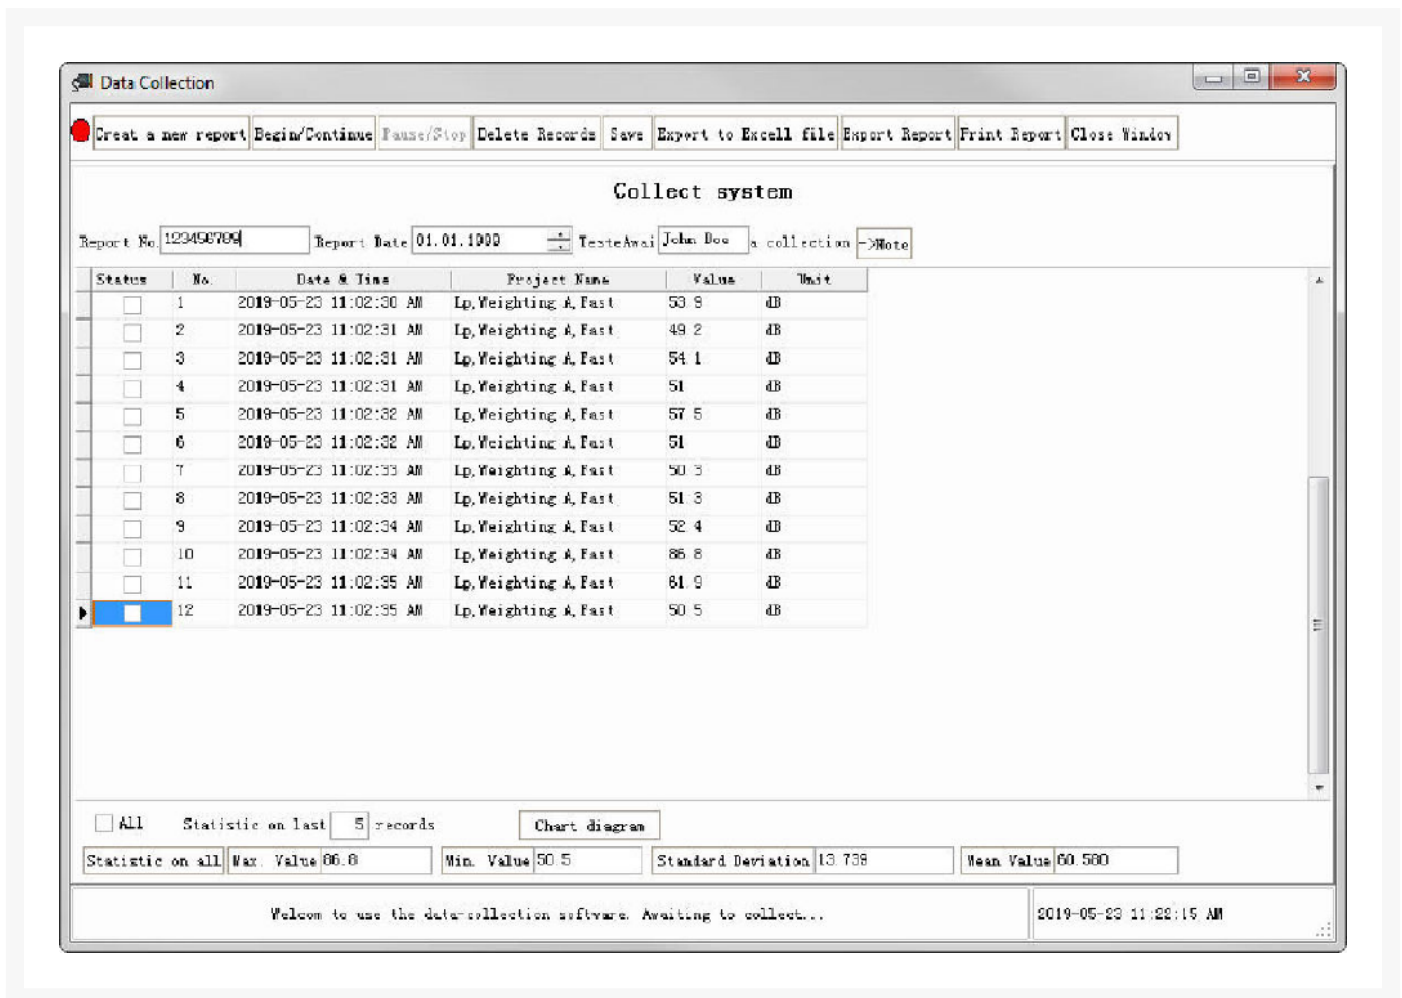

Product Images