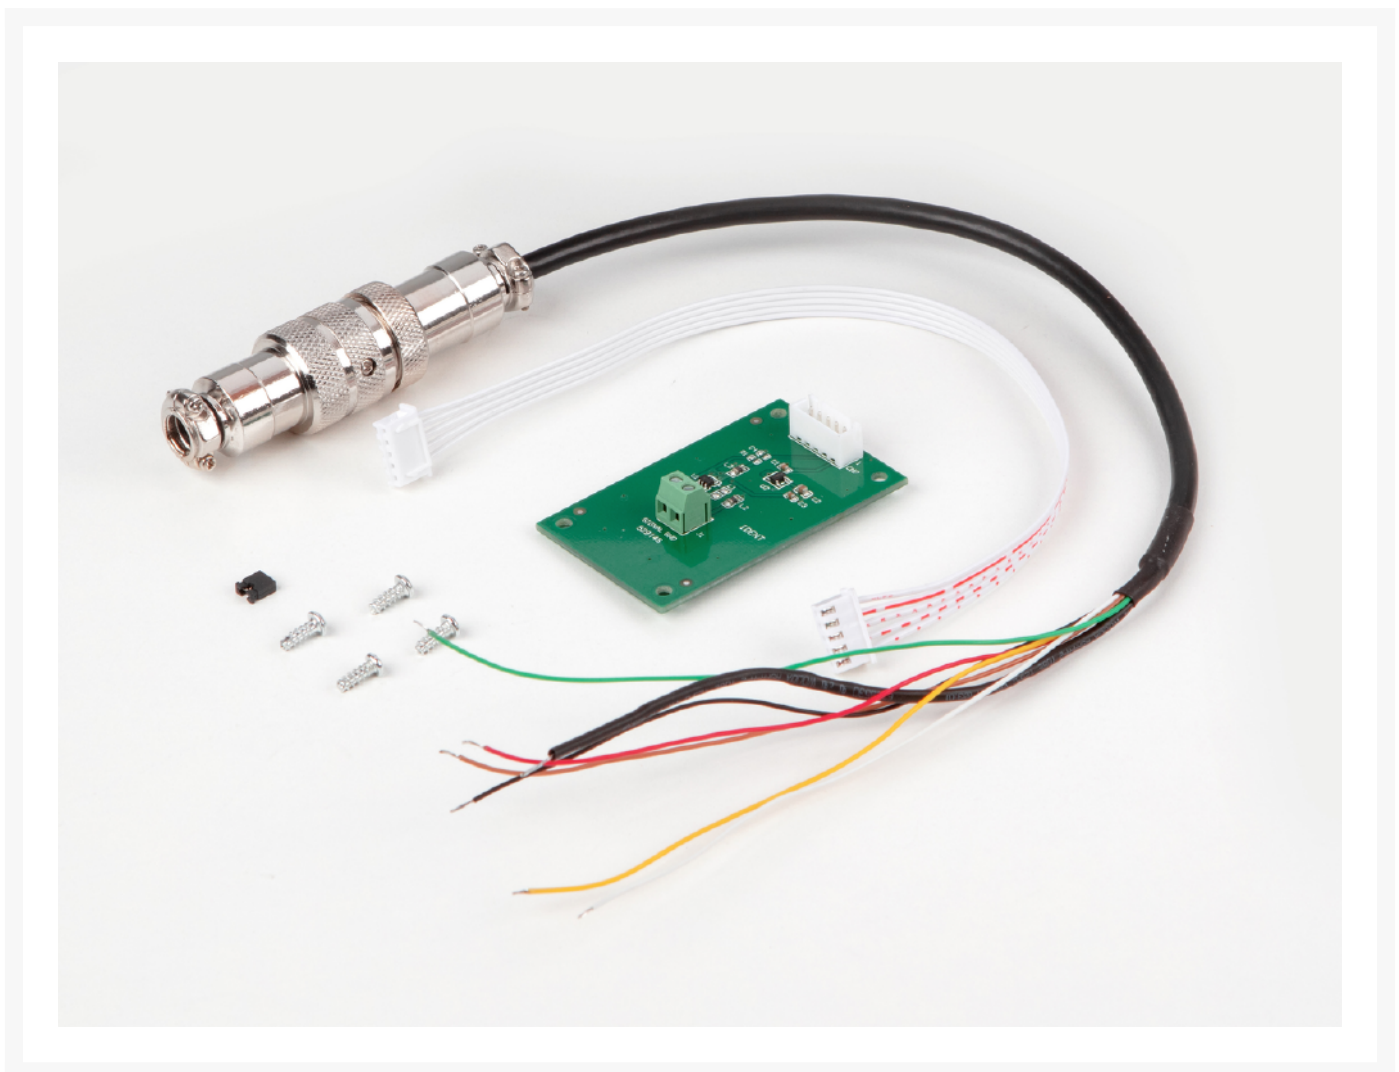

## KERN calibration plug, plastic KIB-A12,

**€164.00**  
**plus VAT &**  
**Shipping**

## Description

---

- Calibration plug, plastic