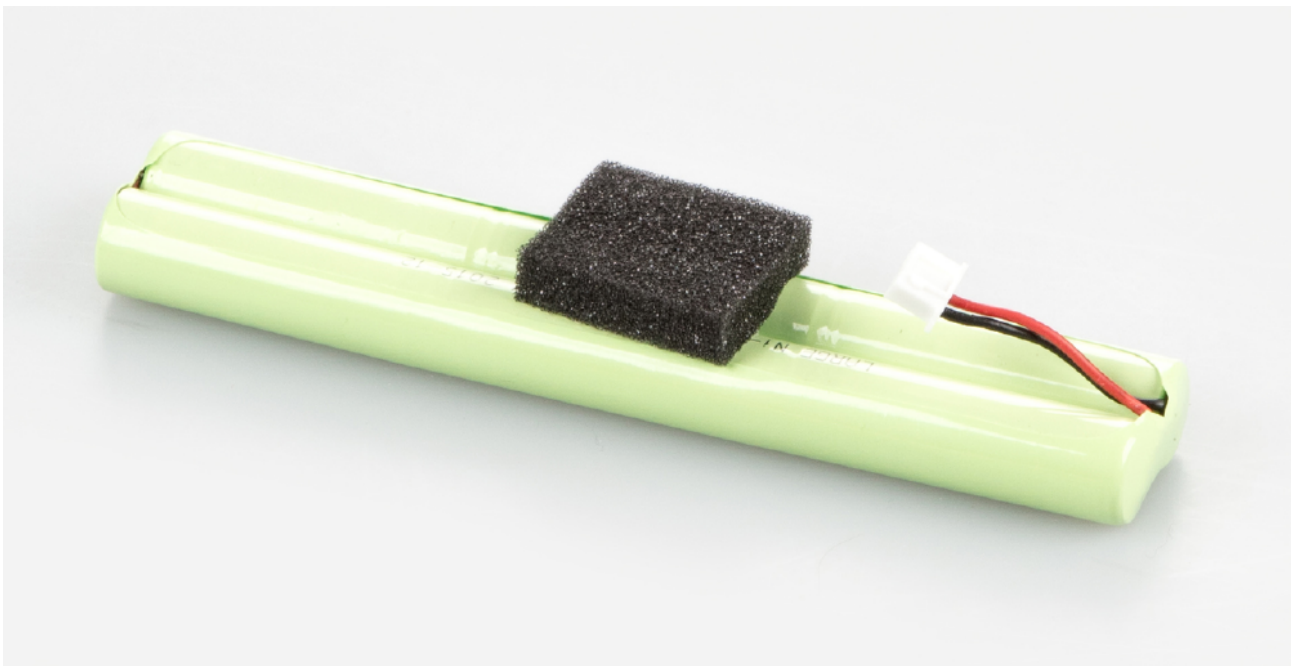

**€65.00
plus VAT &
Shipping**

Product Images

Description

- Suitable for wheelchair scale KERN MWA, standing aid scale KERN MTA, personal scales KERN MPE, KERN MPD and KERN MPC, chair scale KERN MCC and baby scale KERN MBC

Additional Information

No.	KP-4698
Manufacturer (Brand)	KERN
EAN	4058072142971
Transport temperature	Room temperature
Manufacturer	CORE