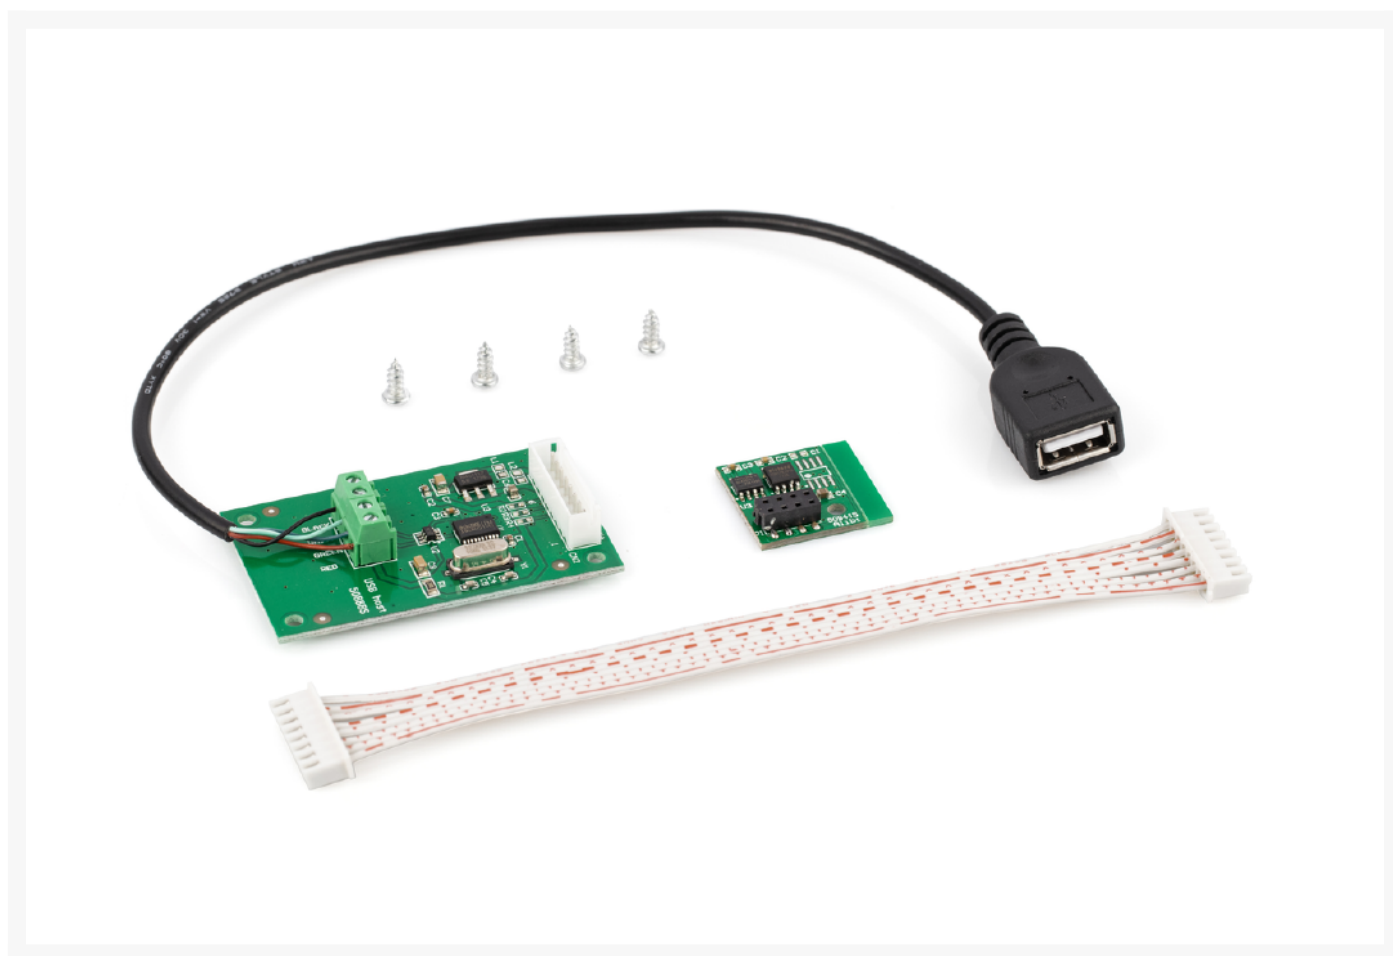

neolab Migge GmbH
Rischerstr. 7-9
69123 Heidelberg
Deutschland
+49 (0)6221 /
8442-44
<https://www.neolab.de>
e

Umsatzsteuer-
Identifikationsnummer
:
DE 143 450 657

**KERN Alibi memory, including USB interface for exporting weighing results to external data carriers, such as USB sticks, hard drives, etc. .
Not in connection with calibration**

**€175.00
plus VAT &
Shipping**

Product Images

Description

- Not in conjunction with calibration

Additional Information

No.	KP-4632
Manufacturer (Brand)	KERN
EAN	4058072142377
Transport temperature	Room temperature
Manufacturer	CORE