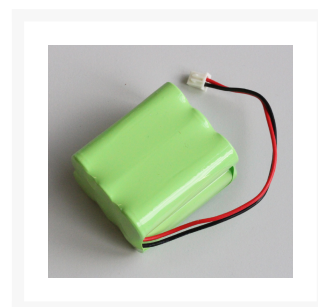

neolab Migge GmbH  
Rischerstr. 7-9  
69123 Heidelberg  
Deutschland  
+49 (0)6221 /  
8442-44  
<https://www.neolab.de>  
e

Umsatzsteuer-  
Identifikationsnummer  
:  
DE 143 450 657

**KERN battery operation internal. Battery charge level indication via three-color LED, operating time up to 30 h, charging time approx. 14 h, for models with weighing plate size W×D 215×215 mm**

## Description

---

- Battery charge indicator via three-color LED
- Suitable for personal scale KERN MPS, wheelchair scale KERN MWS, standing scale KERN MTS, chair scale KERN MCB, baby scale KERN MBB and table scale KERN FOB