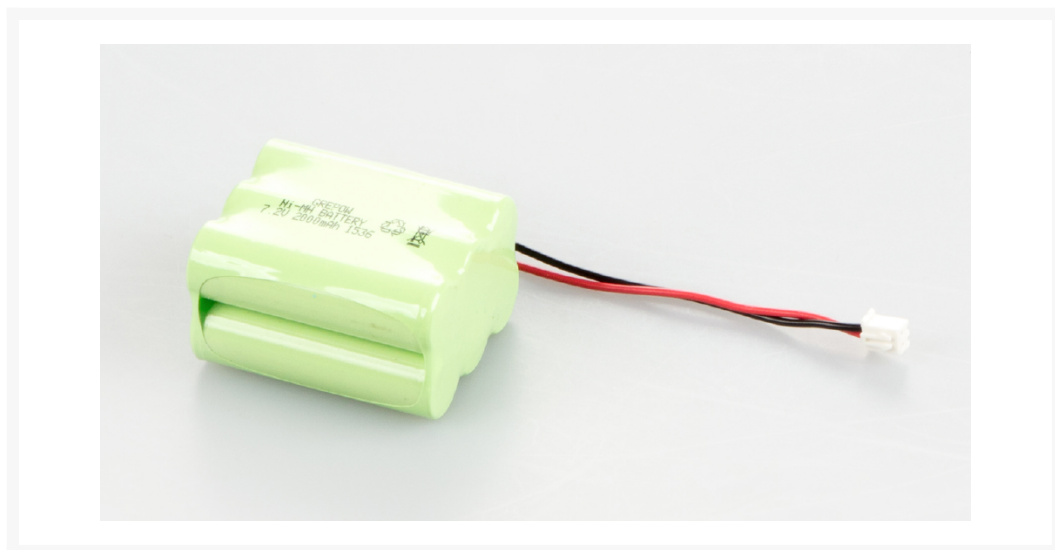

neolab Migge GmbH  
Rischerstr. 7-9  
69123 Heidelberg  
Deutschland  
+49 (0)6221 /  
8442-44  
<https://www.neolab.de>  
e

Umsatzsteuer-  
Identifikationsnummer  
:  
DE 143 450 657

**KERN battery operation internal. Battery charge level indication via three-color LED, operating time up to 30 h, charging time approx. 14 h, for models with weighing plate size W×D 215×215 mm**

## Description

---

- Battery charge indicator via three-color LED
- Suitable for personal scale KERN MPS, wheelchair scale KERN MWS, standing scale KERN MTS, chair scale KERN MCB, baby scale KERN MBB and table scale KERN FOB