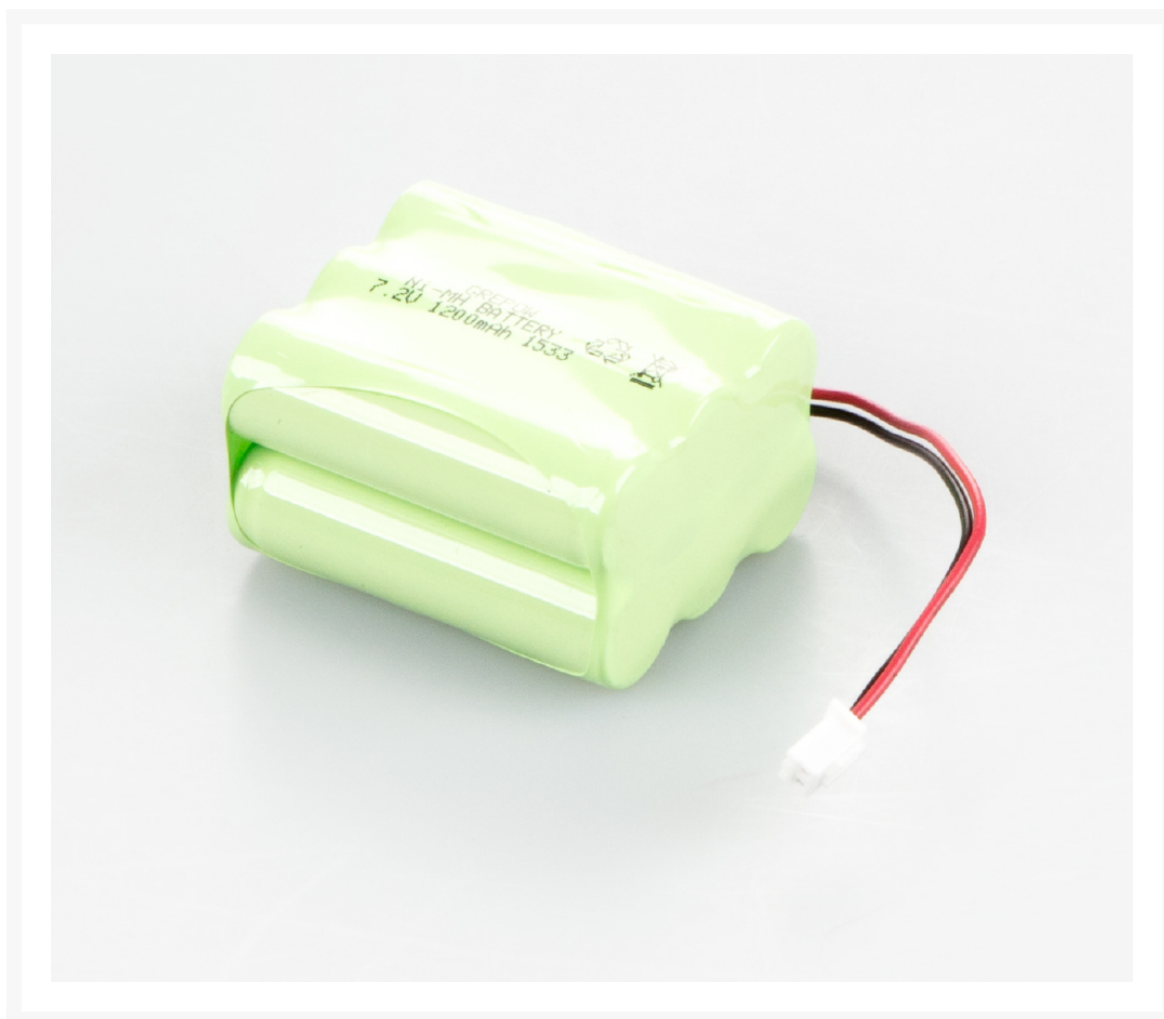

neolab Migge GmbH
Rischerstr. 7-9
69123 Heidelberg
Deutschland
+49 (0)6221 /
8442-44
<https://www.neolab.de>
e

Umsatzsteuer-
Identifikationsnummer
:
DE 143 450 657

KERN battery operation internal. Battery charge level indication via three-color LED, operating time up to 24 h, charging time approx. 8 h, for models with weighing plate size W×D 175×165 mm

**€60.00
plus VAT &
Shipping**

Product Images

Description

- Suitable for bench scale KERN FOB (for models with weighing plate size W×D 175×160 mm)

Additional Information

No.	KP-4305
Manufacturer (Brand)	KERN
EAN	4058072139346
Transport temperature	Room temperature
Manufacturer	CORE