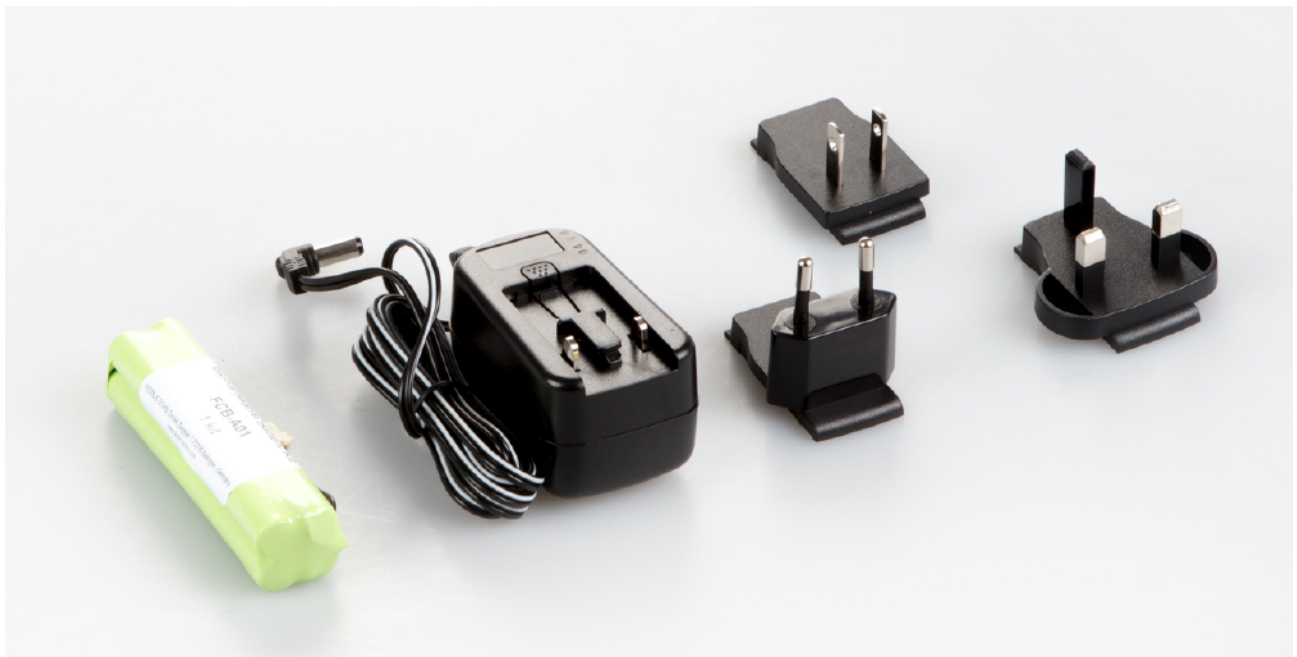

## Description

---

- Suitable for
- Bench scale KERN FCB (operating time up to 80 h without backlight, charging time approx. 10 h)
- Precision scale KERN 440 (operating time up to 80 h without backlighting, charging time approx. 10 h)