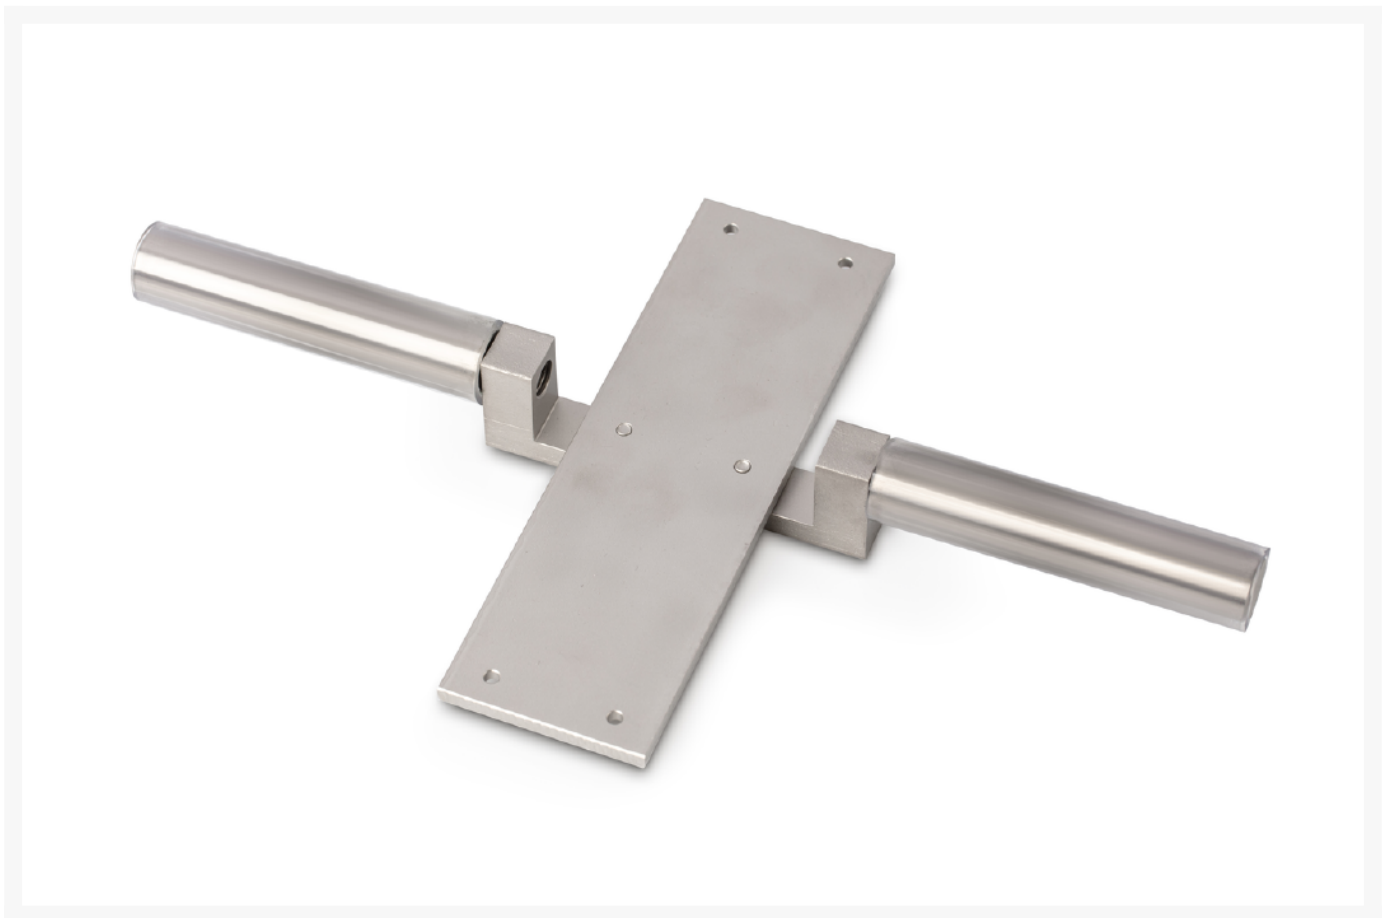

neolab Migge GmbH
Rischerstr. 7-9
69123 Heidelberg
Deutschland
+49 (0)6221 /
8442-44
<https://www.neolab.de>
e

Umsatzsteuer-
Identifikationsnummer
:
DE 143 450 657

KERN stainless steel grab handle with non-slip plastic sheath, 1 piece

**Price on
request
plus VAT &
Shipping**

Product Images

Description

- **Scope of delivery:** 1 piece
- Suitable for force gauges SAUTER FA, SAUTER FH-S and SAUTER FL

Additional Information

No.	KP-2030
Manufacturer (Brand)	KERN
EAN	4058072129460
Transport temperature	Room temperature
Manufacturer	CORE