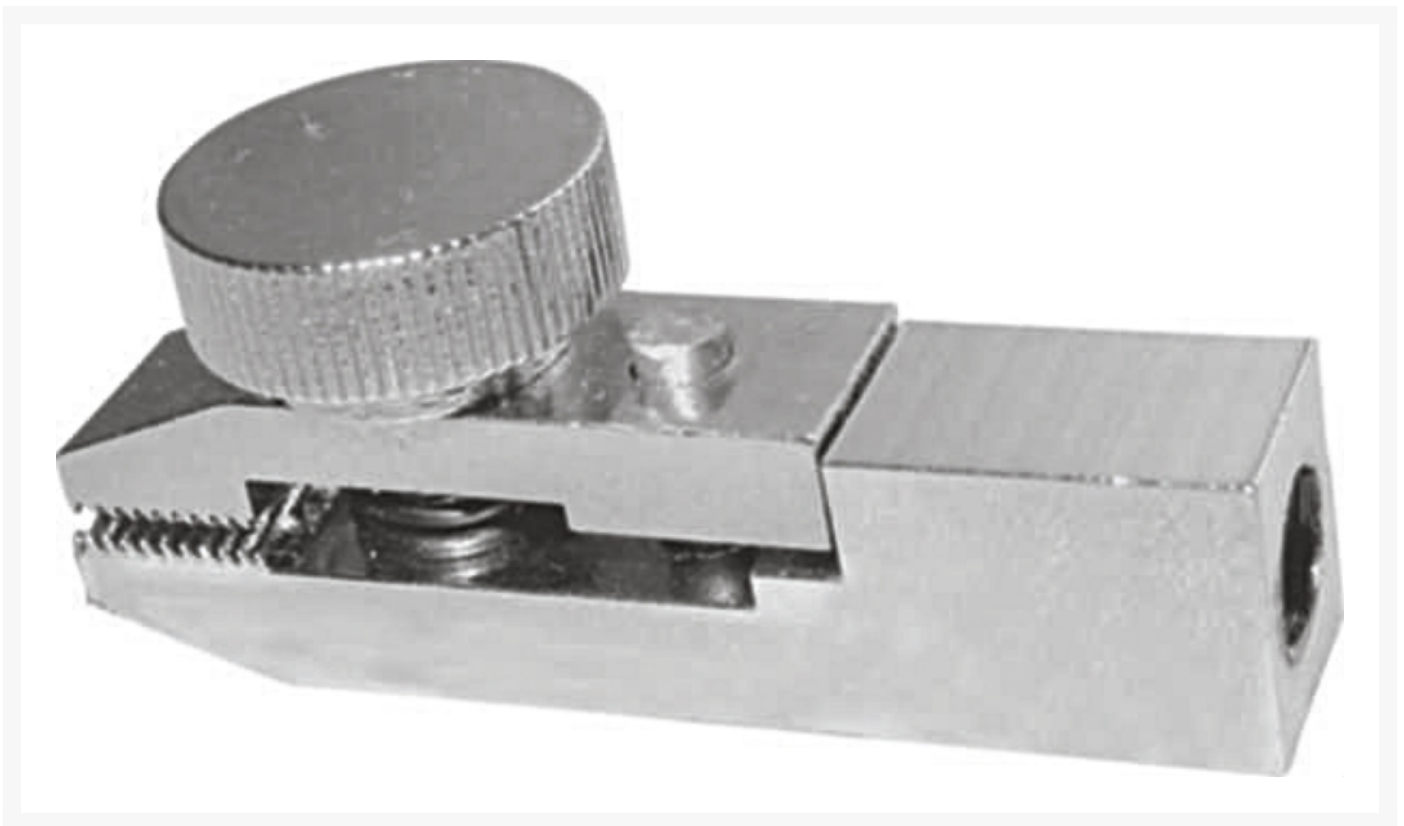

Product Images