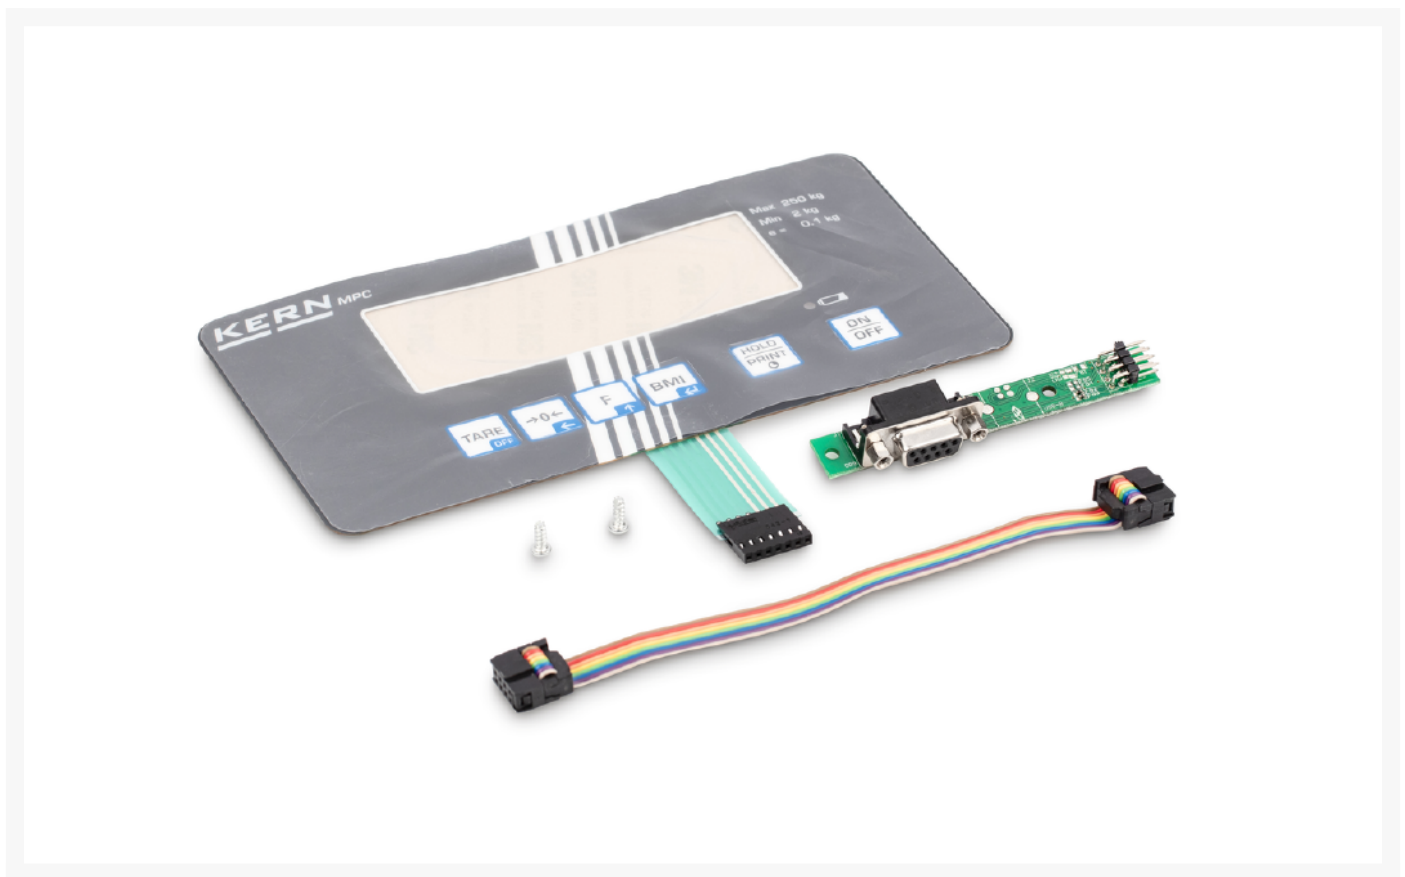

## KERN data interface RS-232, not retrofittable

**€110.00**  
plus VAT &  
Shipping

## Description

---

- Data interface RS-232, not retrofittable