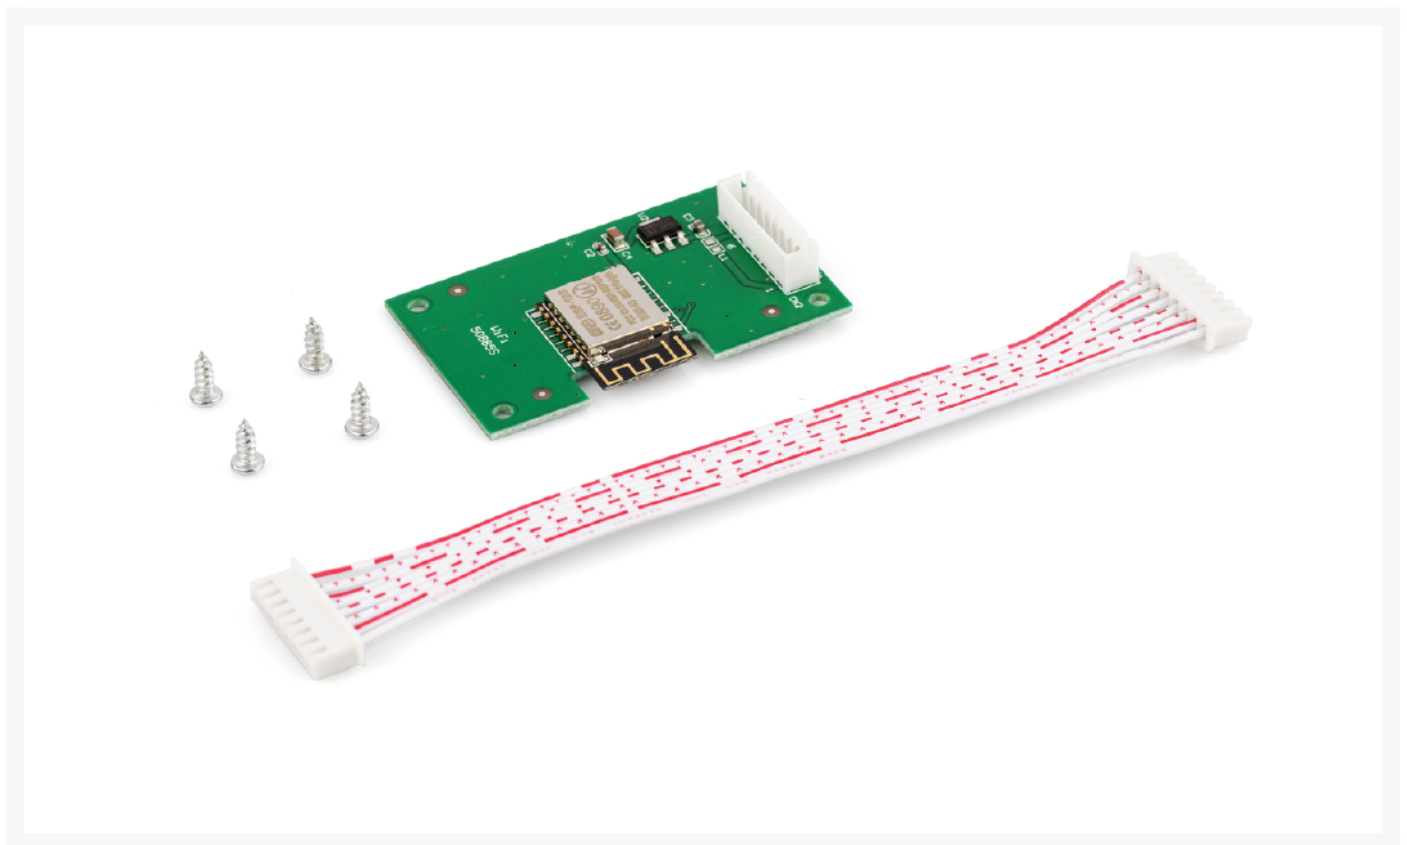

neolab Migge GmbH
Rischerstr. 7-9
69123 Heidelberg
Deutschland
+49 (0)6221 /
8442-44
<https://www.neolab.de>
e

Umsatzsteuer-
Identifikationsnummer
:
DE 143 450 657

KERN WLAN interface for wireless connection to networks and WLAN-capable devices, such as tablets, laptops or smartphones, cannot be retrofitted, Not in conjunction with calibration

**€130.00
plus VAT &
Shipping**

Product Images

Description

- WLAN interface for wireless connection to networks and WLAN-capable devices, such as tablets, laptops or smartphones, cannot be retrofitted, not in conjunction with calibration

Additional Information

No.	KP-4638
Manufacturer (Brand)	KERN
EAN	4058072142438
Transport temperature	Room temperature
Manufacturer	CORE