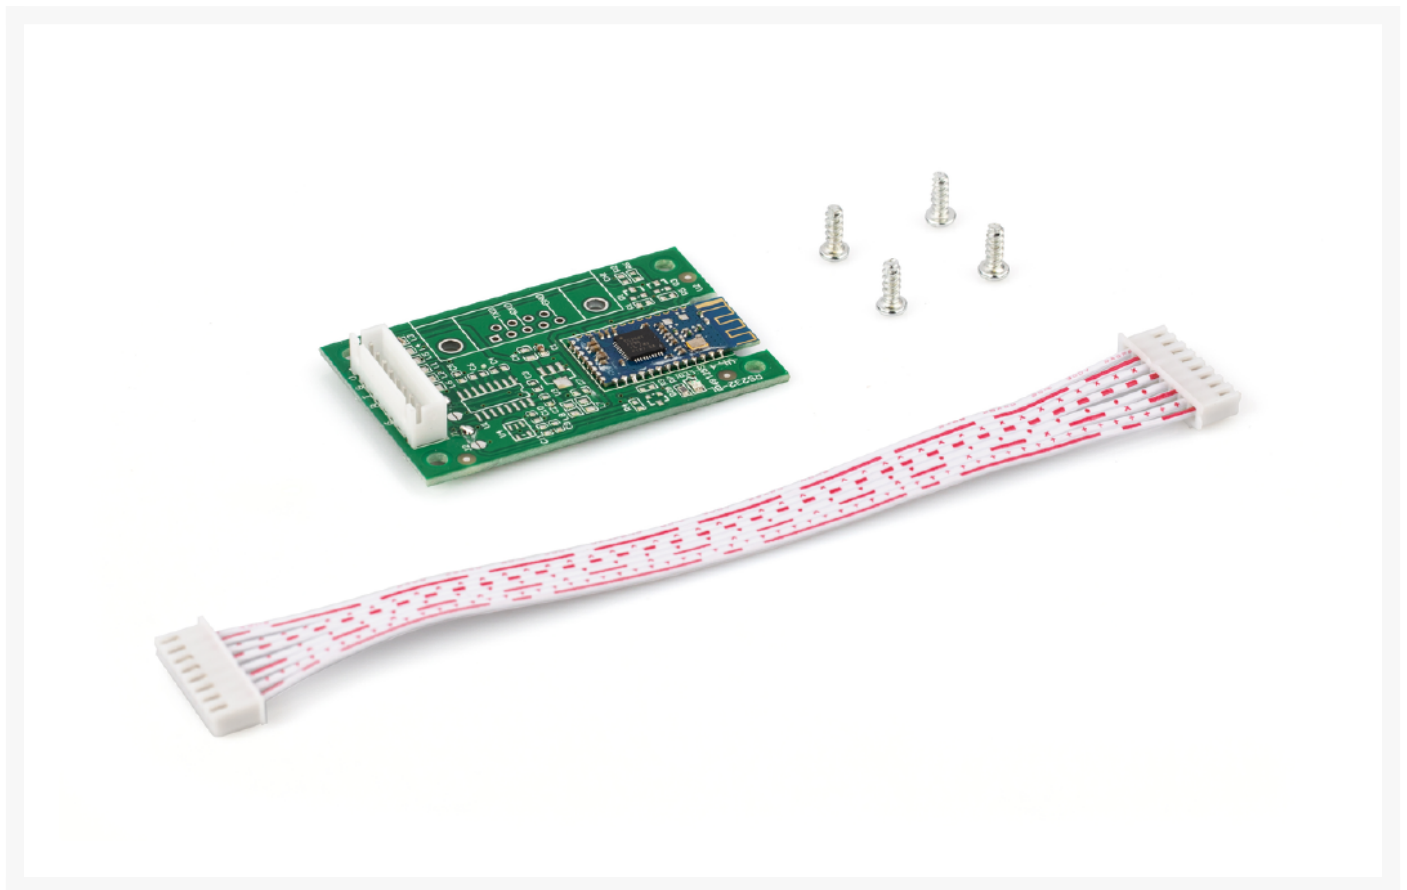

neolab Migge GmbH
Rischerstr. 7-9
69123 Heidelberg
Deutschland
+49 (0)6221 /
8442-44
<https://www.neolab.de>
e

Umsatzsteuer-
Identifikationsnummer
:
DE 143 450 657

KERN Bluetooth data interface for wireless data transmission to PC, cannot be retrofitted. Not in conjunction with calibration

**€110.00
plus VAT &
Shipping**

Product Images

Description

- Not in conjunction with calibration

Additional Information

No.	KP-4635
Manufacturer (Brand)	KERN
EAN	4058072142407
Transport temperature	Room temperature
Manufacturer	CORE