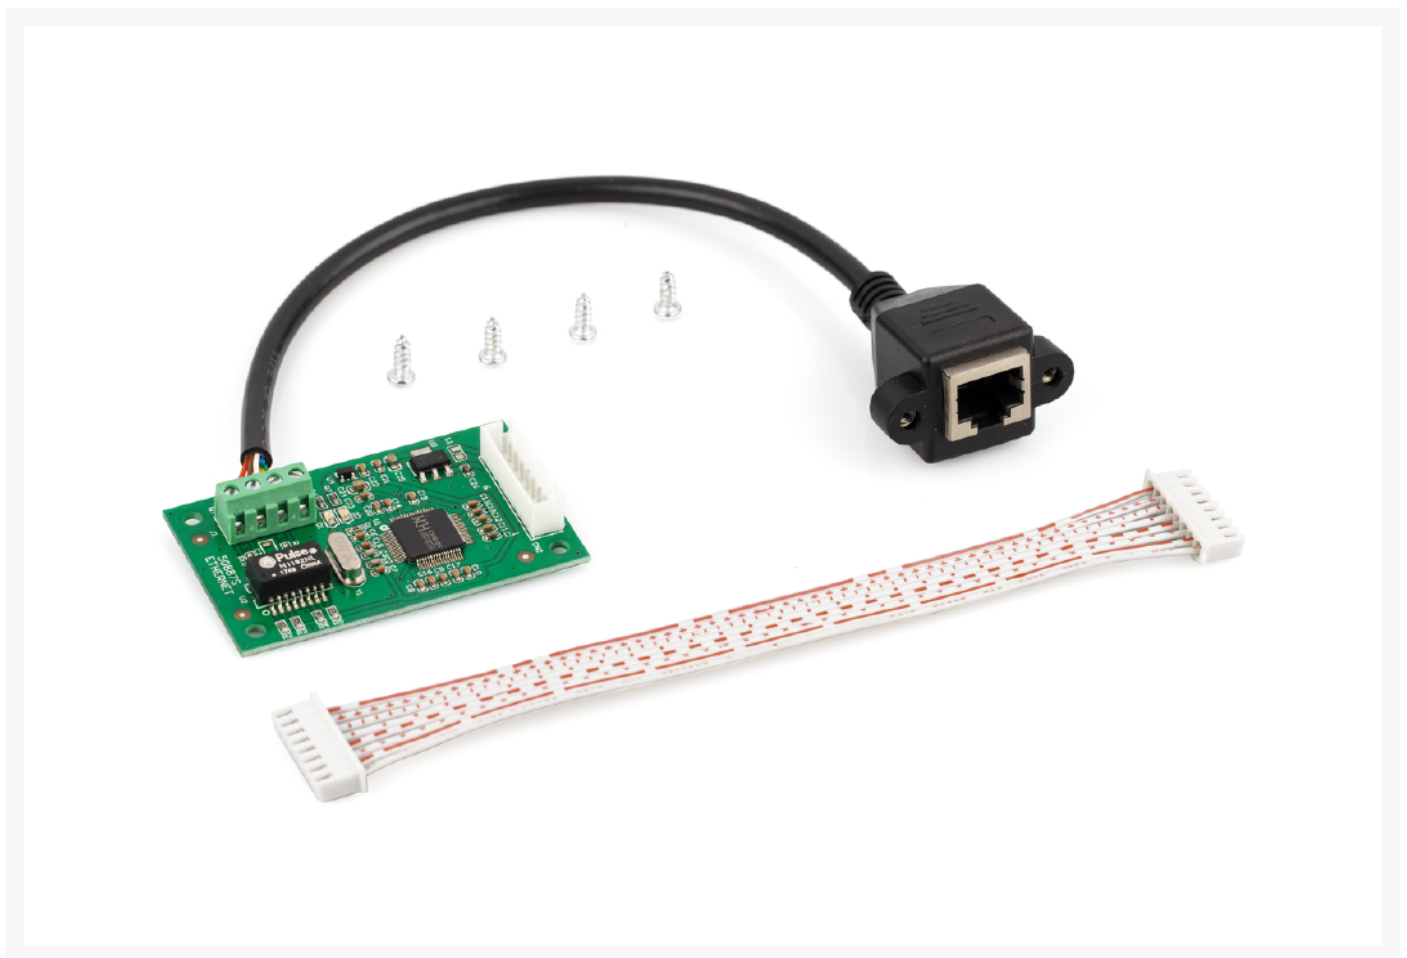

neoLab Migge GmbH
Rischerstr. 7-9
69123 Heidelberg
Deutschland
+49 (0)6221 /
8442-44
<https://www.neolab.de>
e

Umsatzsteuer-
Identifikationsnummer
:
DE 143 450 657

KERN Ethernet interface for connection to an IP-based Ethernet network, cannot be retrofitted. Not in connection with calibration

**€165.00
plus VAT &
Shipping**

Product Images

Description

- Not in conjunction with calibration

Additional Information

No.	KP-4633
Manufacturer (Brand)	KERN
EAN	4058072142384
Transport temperature	Room temperature
Manufacturer	CORE