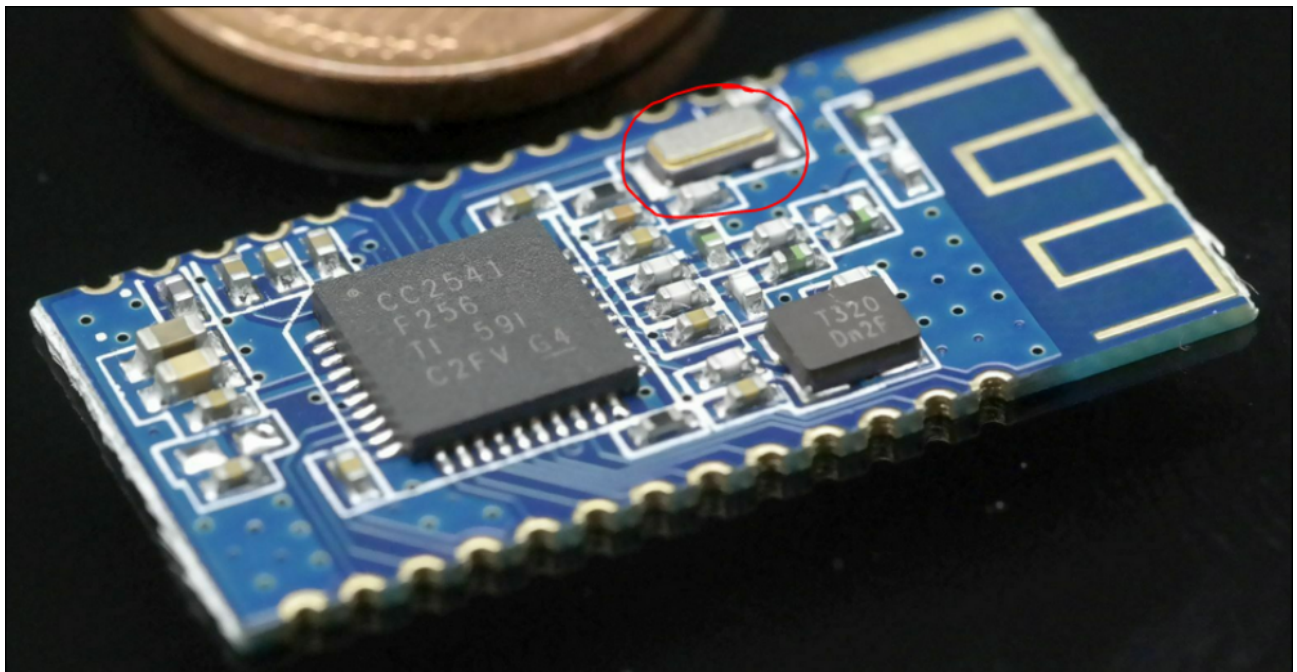

neolab Migge GmbH
Rischerstr. 7-9
69123 Heidelberg
Deutschland
+49 (0)6221 /
8442-44
<https://www.neolab.de>
e

Umsatzsteuer-
Identifikationsnummer
:
DE 143 450 657

KERN Bluetooth data interface, not retrofittable

**Price on
request
plus VAT &
Shipping**

Product Images

Description

- Bluetooth data interface, not retrofittable

Additional Information

No.	KP-4556
Manufacturer (Brand)	KERN
EAN	4058072141622
Transport temperature	Room temperature
Manufacturer	CORE