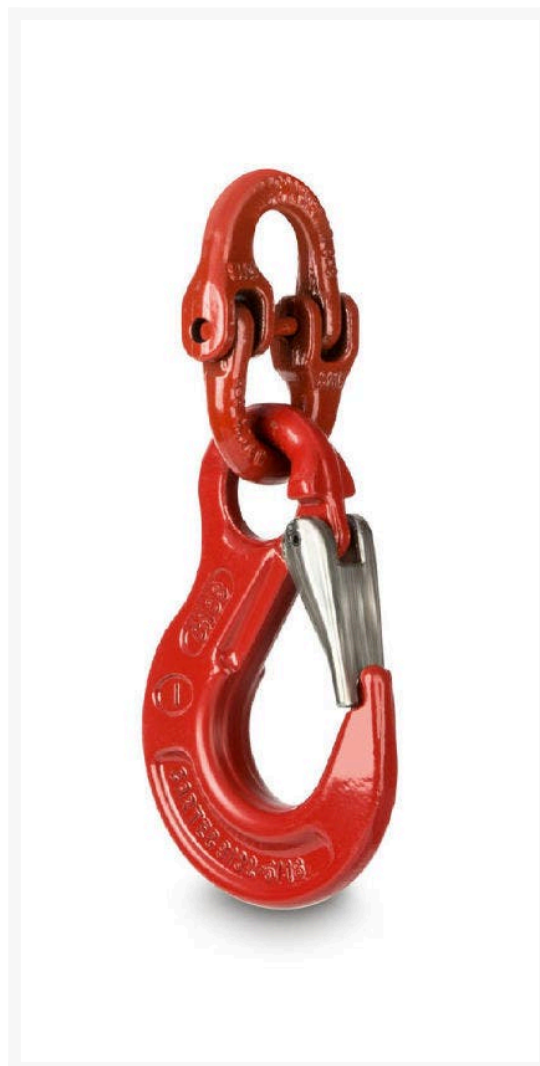

neolab Migge GmbH
Rischerstr. 7-9
69123 Heidelberg
Deutschland
+49 (0)6221 /
8442-44
<https://www.neolab.de>
e

Umsatzsteuer-
Identifikationsnummer
:
DE 143 450 657

KERN hook with safety lock, galvanized and painted cast steel, not rotatable, scope of delivery: 2 shackles, 1 painted screw bolt, 1 hook (only suitable for models with [Max] <= 1 t)

**€210.00
plus VAT &
Shipping**

Product Images

Description

Hook with safety lock, galvanized and painted cast steel, not rotatable, scope of delivery: 2 shackles, 1 painted screw bolt, 1 hook (only suitable for models with ≤ 1 t)

Additional Information

No.	KP-5600
Manufacturer (Brand)	KERN
EAN	4058072124144
Transport temperature	Room temperature
suitable for	Scales
Manufacturer	CORE