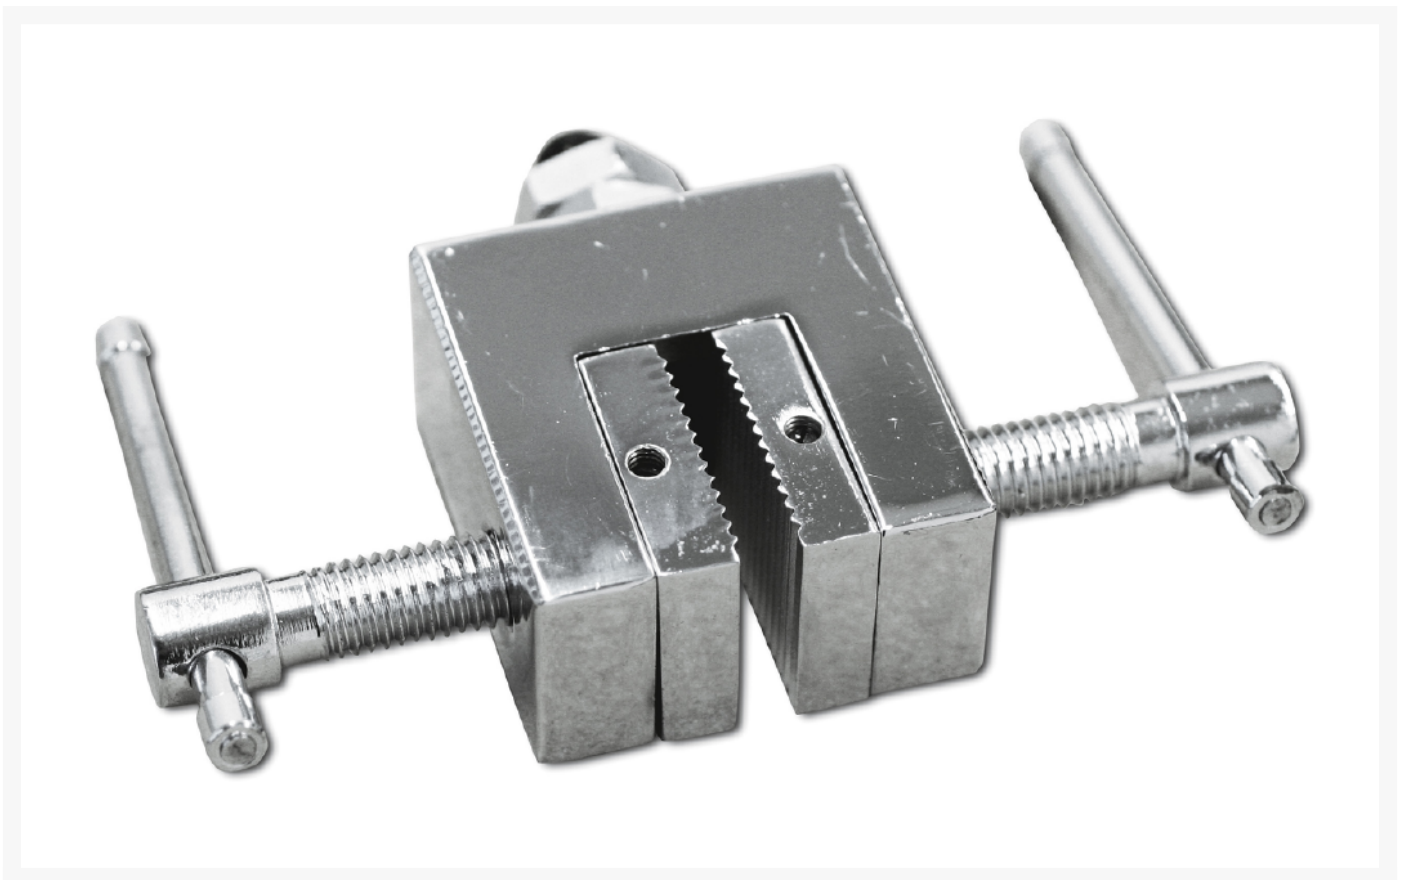

neolab Migge GmbH
Rischerstr. 7-9
69123 Heidelberg
Deutschland
+49 (0)6221 /
8442-44
<https://www.neolab.de>
e

Umsatzsteuer-
Identifikationsnummer
:
DE 143 450 657

KERN 2-jaw clamp up to 5 kN, 2 pieces

**Price on
request**

**plus VAT &
Shipping**

Product Images

Description

- **Scope of delivery:** 2 pieces
- Please note when ordering clamps individually: Clamps may require adapter pieces for attachment. Please let us know with which devices the clamp is to be used. So we can supply the appropriate adapter pieces with it

Additional Information

No.	KP-1279
Manufacturer (Brand)	KERN
EAN	4058072127077
Transport temperature	Room temperature
autoclavable at 121°C	No
sterile	No
Manufacturer	CORE